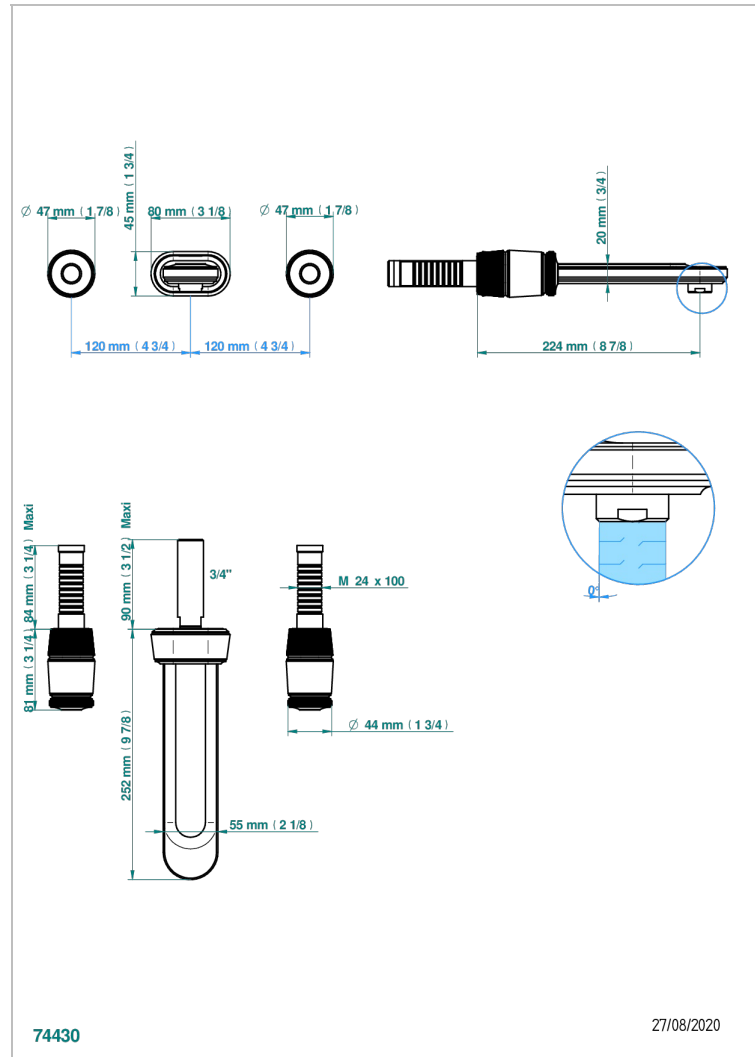

# CORVAIR FIOR DI BOSCO

U8K-40SGBUS

Trim for wall mounted 3-hole lavatory set only

THG<sup>®</sup>  
PARIS

74430

27/08/2020

## CHARACTERISTIC

- Corvaire Fior di Bosco
- Trim for wall mounted 3-hole lavatory set only

## RELATED SKU'S

- Ref. G00-40AM/US Rough parts for wall set (one counter clockwise and one clockwise cartridges)