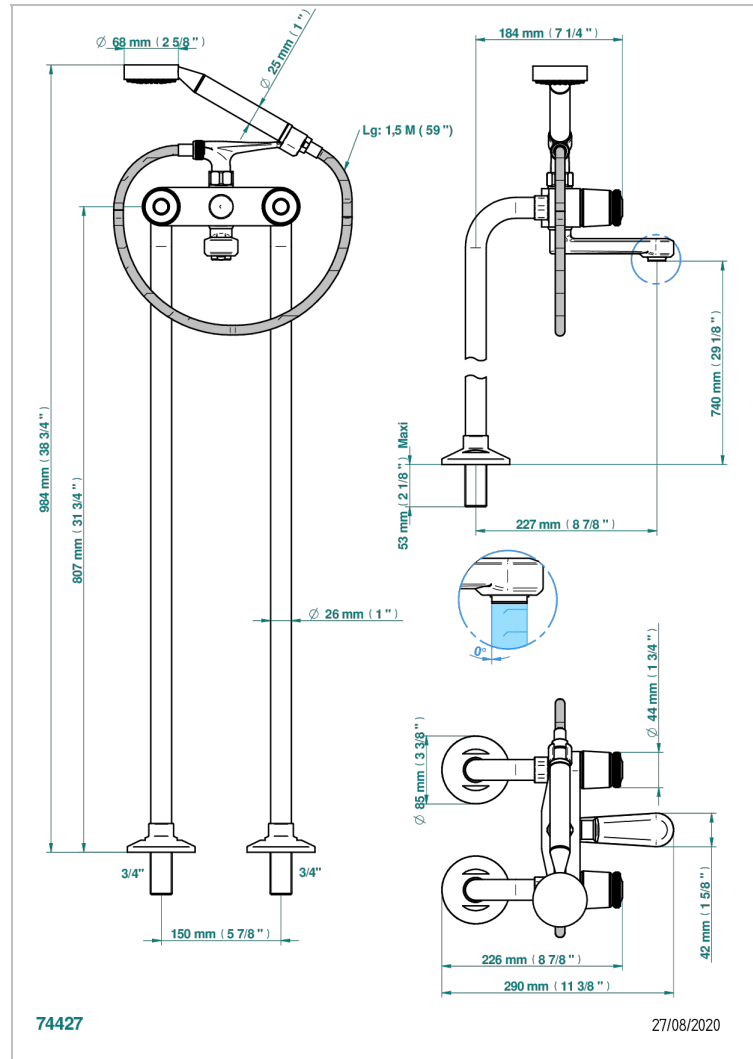

CORVAIR FIOR DI BOSCO

U8K-13CS

Bath shower tub filler with floor risers

THG
PARIS

CHARACTERISTIC

- ACS : 21ACCLY034

TECHNICAL SPECS

- Recommandé : 3 bars (max. 5 bars) - Advised : 43,5 psi (max. 72 psi)
- Bec : 35 l/min à 3 bars - Douchette : 9,5 l/min à 3 bars
- Spout : 9.26 gpm at 43.5 psi - Handshower : 2.5 gpm at 43.5 psi

STANDARDS

AVAILABLE FINITIONS

Black ceram - D30
Blush PVD - H62
Brass color PVD - H49
Brown bronze color PVD - F33
Chrome polished - A02
Gold color PVD - H52

Gold mat - F07
Gold polished - F01
Graphite PVD - H64
Light coated bronze - D01
Matt Umber PVD - H67
Matt blush PVD - H60