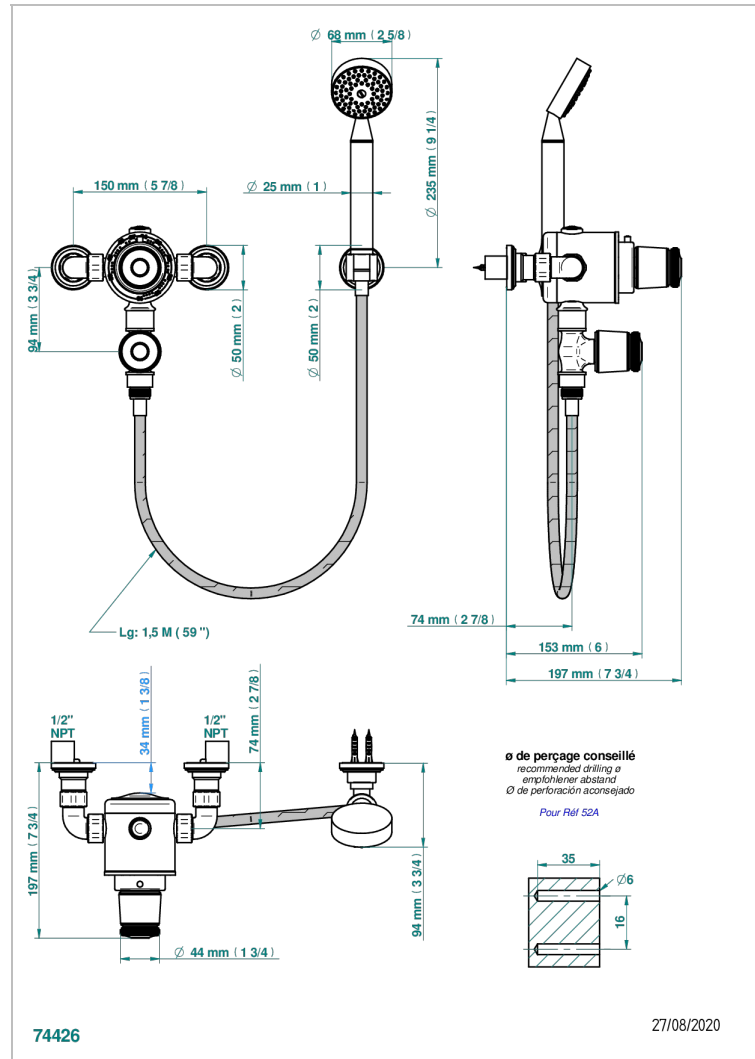

# CORVAIR FIOR DI BOSCO

U8K-2644TR/US

Wall mounted thermostatic shower mixer, 6" centres

THG  
PARIS

## CARACTERÍSTICAS

- Corvoir Fior di Bosco
- Wall mounted thermostatic shower mixer, 6" centres