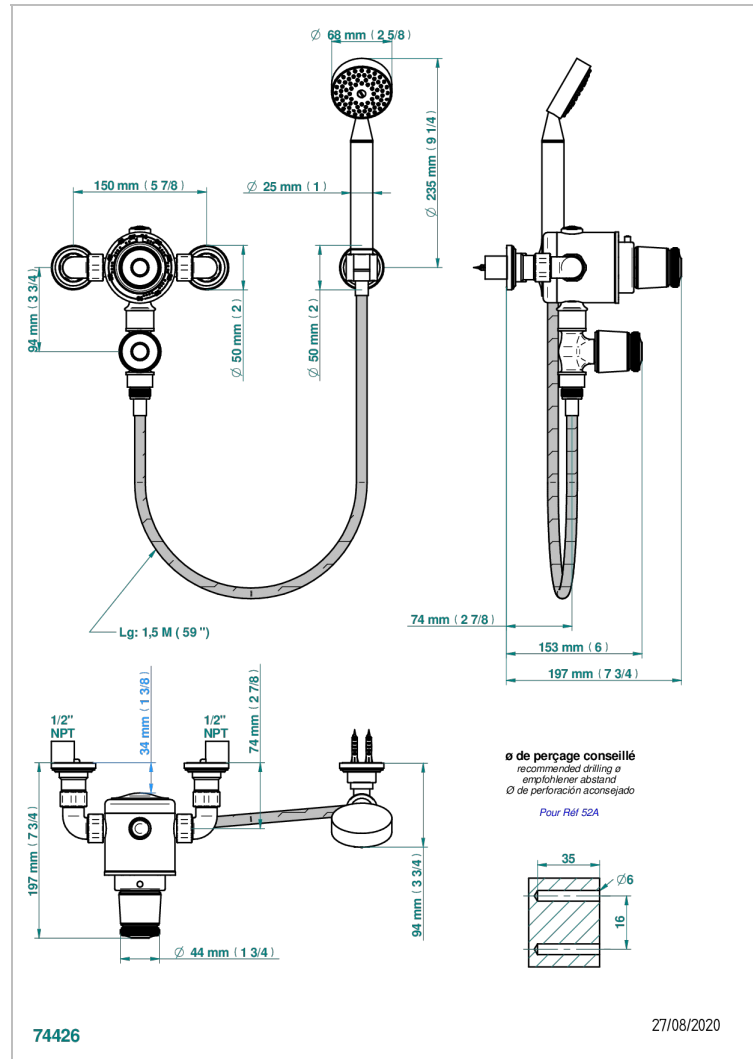

# CORVAIR FIOR DI BOSCO

U8K-2644TR/US

Wall mounted thermostatic shower mixer, 6" centres

## CHARACTERISTIC

- Corvoir Fior di Bosco
- Wall mounted thermostatic shower mixer, 6" centres