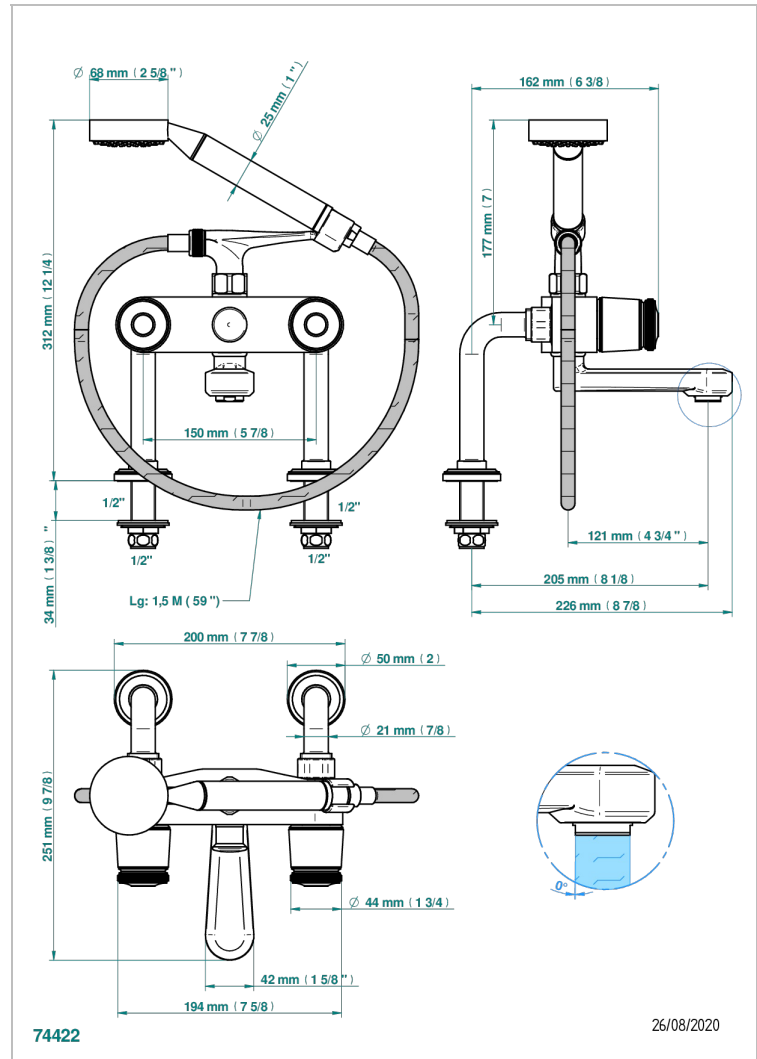

CORVAIR FIOR DI BOSCO

U8K-13G

Rim mounted 2-hole bath/telephone shower mixer, shower and hose

THG
PARIS

CHARACTERISTIC

- ACS : 21ACCLY034

TECHNICAL SPECS

- Recommandé : 3 bars (max. 5 bars) - Advised : 43,5 psi (max. 72 psi)
- Bec : 35 l/min à 3 bars - Douchette : 9,5 l/min à 3 bars
- Spout : 9.26 gpm at 43.5 psi - Handshower : 2.5 gpm at 43.5 psi

STANDARDS

AVAILABLE FINITIONS

Black ceram - D30
Blush PVD - H62
Brass color PVD - H49
Brown bronze color PVD - F33
Gold color PVD - H52
Graphite PVD - H64

Lacquered light bronze - D01
Matt Umber PVD - H67
Matt blush PVD - H60
Matt brass color PVD - H50
Matt brown bronze color PVD - F34
Matt chrome - C02