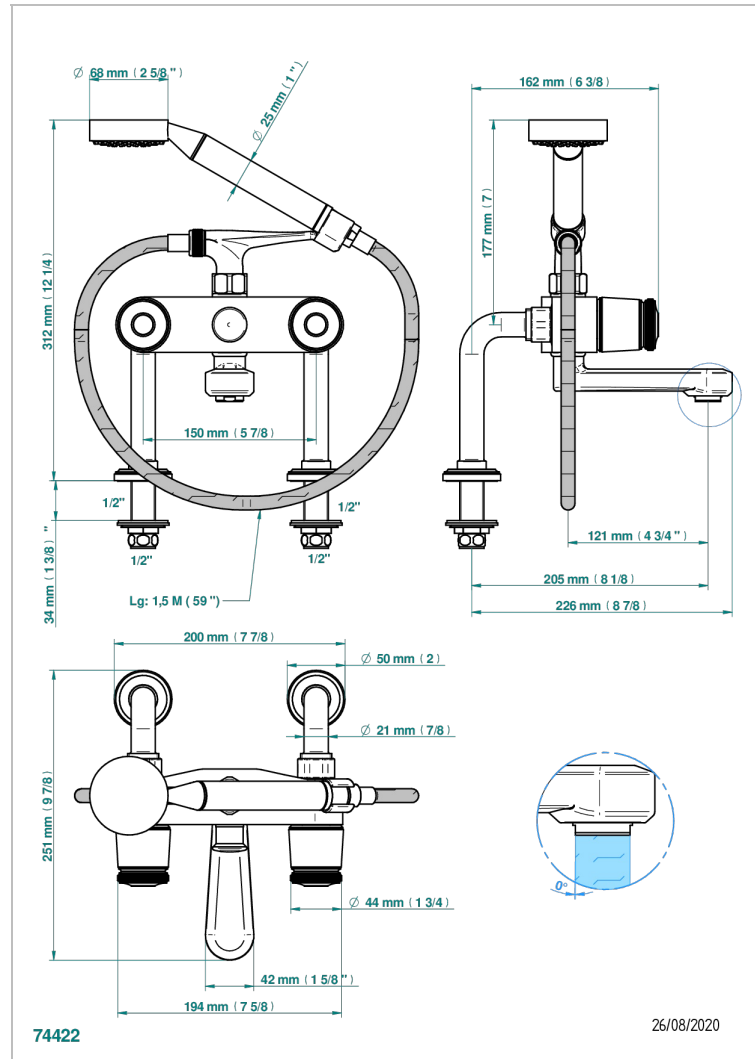

# CORVAIR FIOR DI BOSCO

U8K-13G

Rim mounted 2-hole bath/telephone shower mixer, shower and hose

THG  
PARIS

## CHARACTERISTIC

- ACS : 21ACCLY034

## TECHNICAL SPECS

- Recommandé : 3 bars (max. 5 bars) - Advised : 43,5 psi (max. 72 psi)
- Bec : 35 l/min à 3 bars - Douchette : 9,5 l/min à 3 bars
- Spout : 9.26 gpm at 43.5 psi - Handshower : 2.5 gpm at 43.5 psi