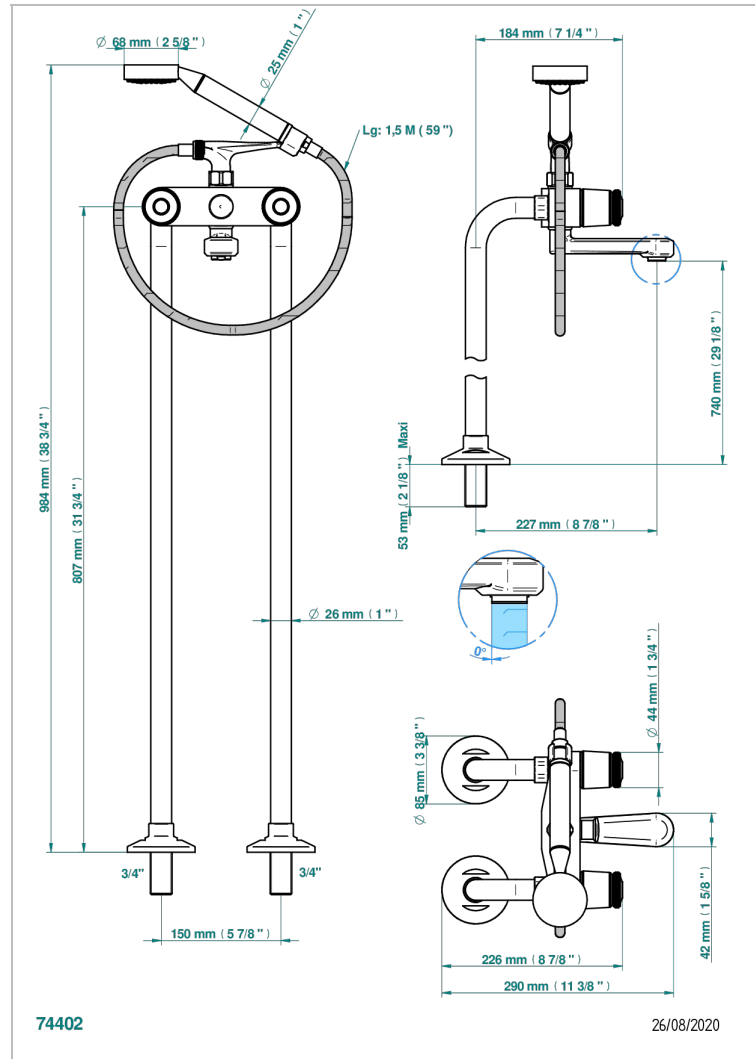

CORVAIR PORTORO

U8H-13CS

Bath shower tub filler with floor risers

THG[®]
PARIS

CHARACTERISTIC

- ACS : 21ACCLY034

TECHNICAL SPECS

- Recommandé : 3 bars (max. 5 bars) - Advised : 43,5 psi (max. 72 psi)
- Bec : 35 l/min à 3 bars - Douchette : 9,5 l/min à 3 bars
- Spout : 9.26 gpm at 43.5 psi - Handshower : 2.5 gpm at 43.5 psi

STANDARDS

AVAILABLE FINITIONS

Black ceram - D30
Blush PVD - H62
Brass color PVD - H49
Brown bronze color PVD - F33
Chrome polished - A02
Gold color PVD - H52

Gold mat - F07
Gold polished - F01
Graphite PVD - H64
Light coated bronze - D01
Matt Umber PVD - H67
Matt blush PVD - H60