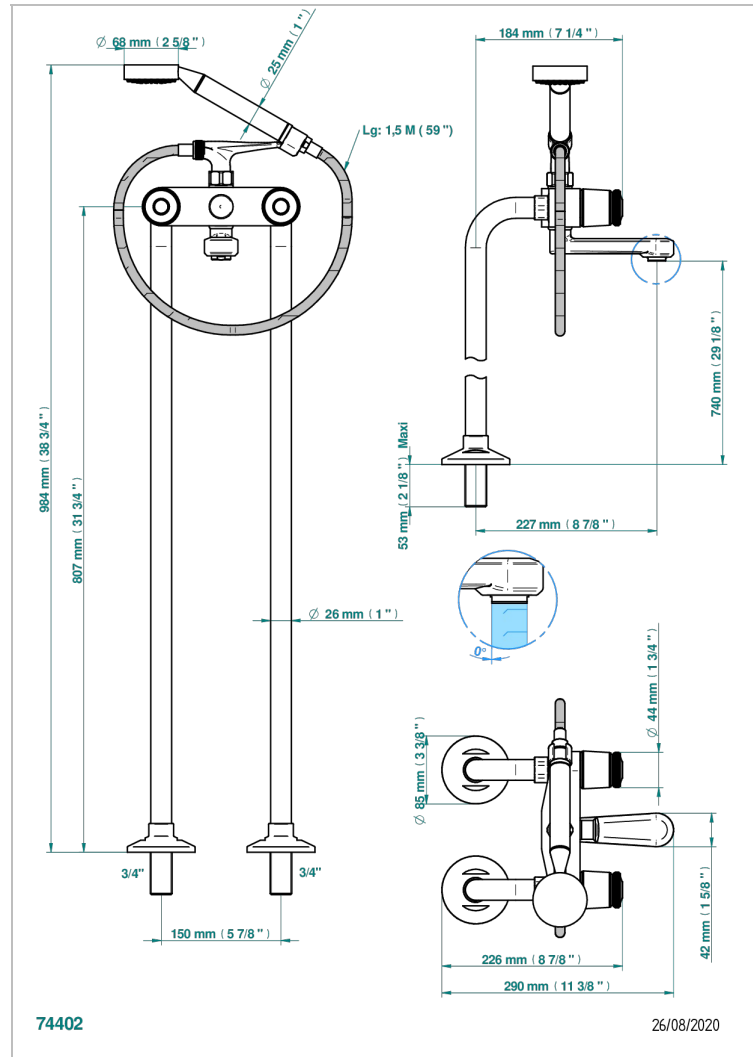

CORVAIR PORTORO

U8H-13CS

Free-standing bath/shower mixer with upright connections

THG[®]
PARIS

CHARACTERISTIC

- ACS : 21ACCLY034

TECHNICAL SPECS

- Recommandé : 3 bars (max. 5 bars) - Advised : 43,5 psi (max. 72 psi)
- Bec : 35 l/min à 3 bars - Douchette : 9,5 l/min à 3 bars
- Spout : 9.26 gpm at 43.5 psi - Handshower : 2.5 gpm at 43.5 psi

STANDARDS

RELATED SKU'S

- Ref. G00-13800A Set of installation for tub filler

AVAILABLE FINITIONS

Black ceram - D30
Blush PVD - H62
Brass color PVD - H49
Brown bronze color PVD - F33
Gold color PVD - H52
Graphite PVD - H64