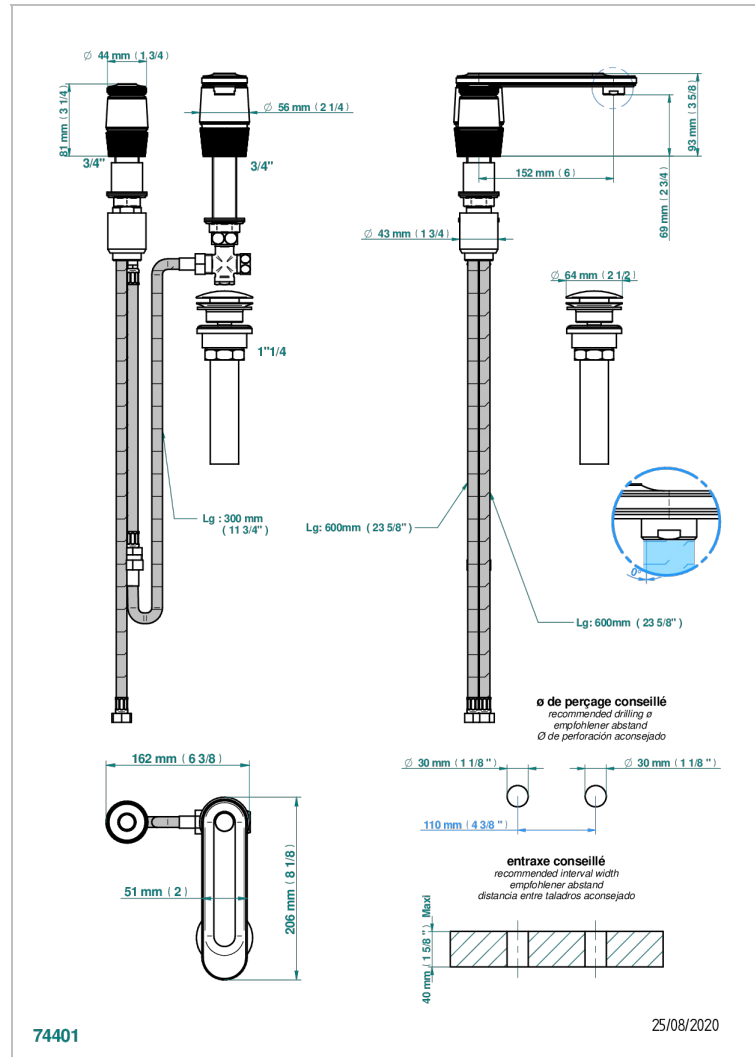

# CORVAIR PORTORO

U8H-6590/US

Set of 2-holes lavatory spout and mixer with drain

## CHARACTERISTIC

- Corvoir Portoro
- Set of 2-holes lavatory spout and mixer with drain