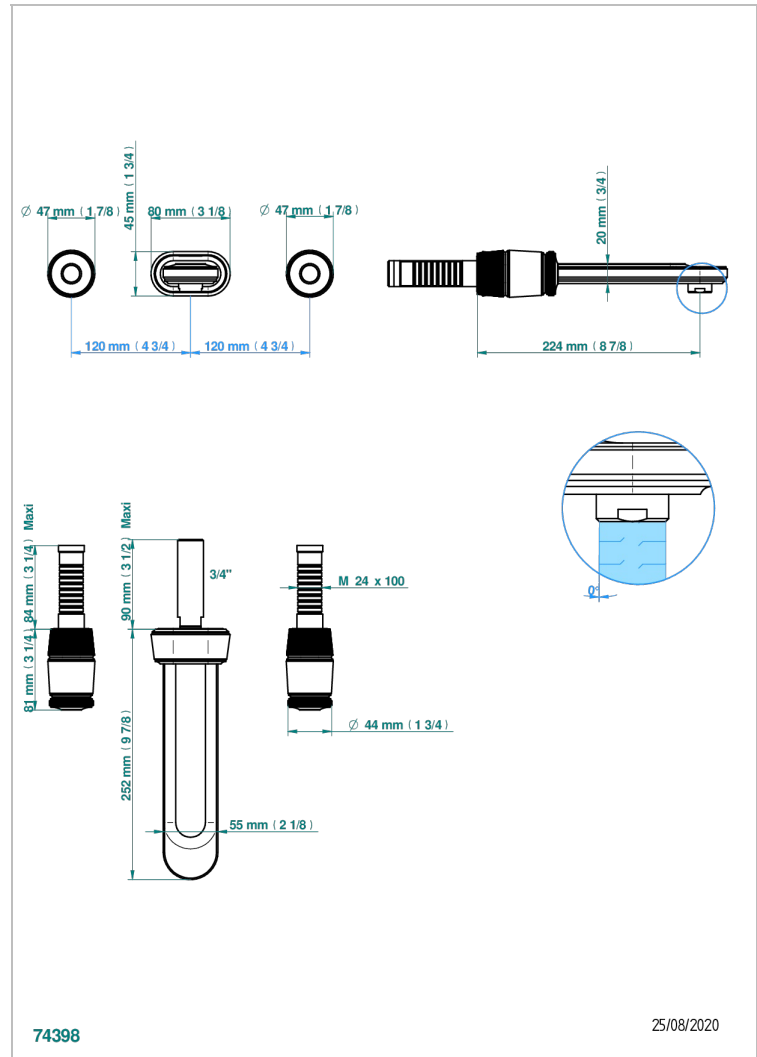

CORVAIR PORTORO

U8H-40SGBUS

Trim for wall mounted 3-hole lavatory set only

THG[®]
PARIS

CHARACTERISTIC

- Corvaair Portoro
- Trim for wall mounted 3-hole lavatory set only

RELATED SKU'S

- Ref. G00-40AM/US Rough parts for wall set (one counter clockwise and one clockwise cartridges)