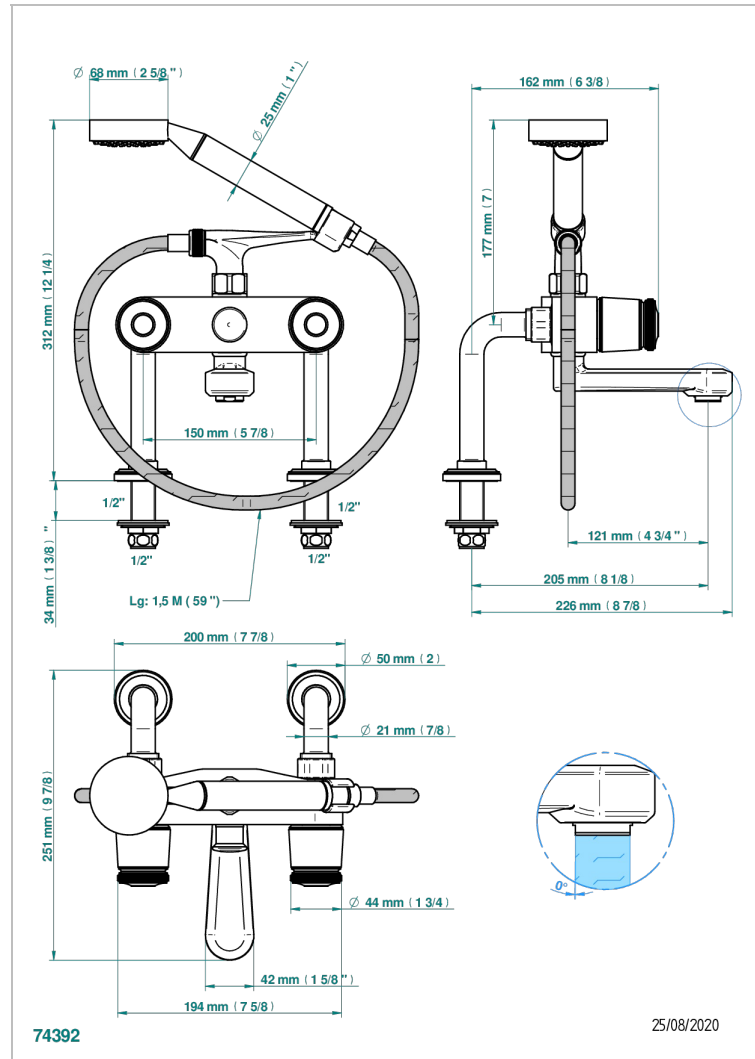

CORVAIR PORTORO

U8H-13G

Rim mounted 2-hole bath/telephone shower mixer, shower and hose

THG
PARIS

CHARACTERISTIC

- ACS : 21ACCLY034

TECHNICAL SPECS

- Recommandé : 3 bars (max. 5 bars) - Advised : 43,5 psi (max. 72 psi)
- Bec : 35 l/min à 3 bars - Douchette : 9,5 l/min à 3 bars
- Spout : 9.26 gpm at 43.5 psi - Handshower : 2.5 gpm at 43.5 psi

STANDARDS

AVAILABLE FINITIONS

Black ceram - D30
Blush PVD - H62
Brass color PVD - H49
Brown bronze color PVD - F33
Gold color PVD - H52
Graphite PVD - H64

Lacquered light bronze - D01
Matt Umber PVD - H67
Matt blush PVD - H60
Matt brass color PVD - H50
Matt brown bronze color PVD - F34
Matt chrome - C02