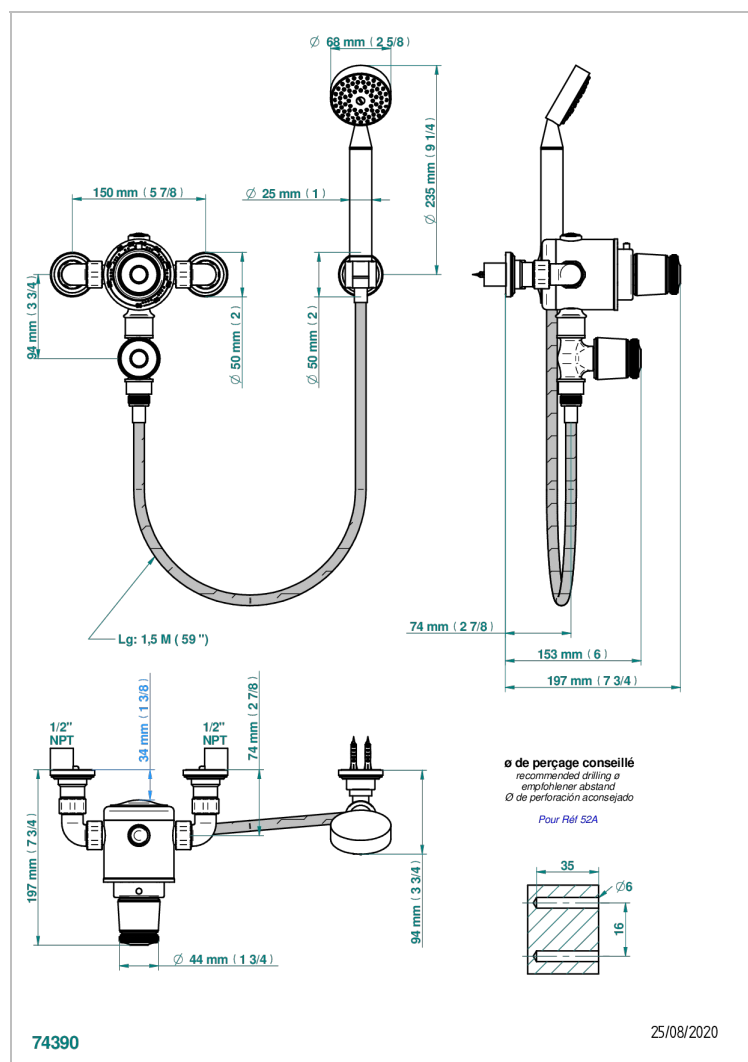

# CORVAIR PORTORO

U8H-2644TR/US

Wall mounted thermostatic shower mixer, 6" centres

THG<sup>®</sup>  
PARIS

## CARACTERÍSTICAS

- Corvaair Portoro
- Wall mounted thermostatic shower mixer, 6" centres