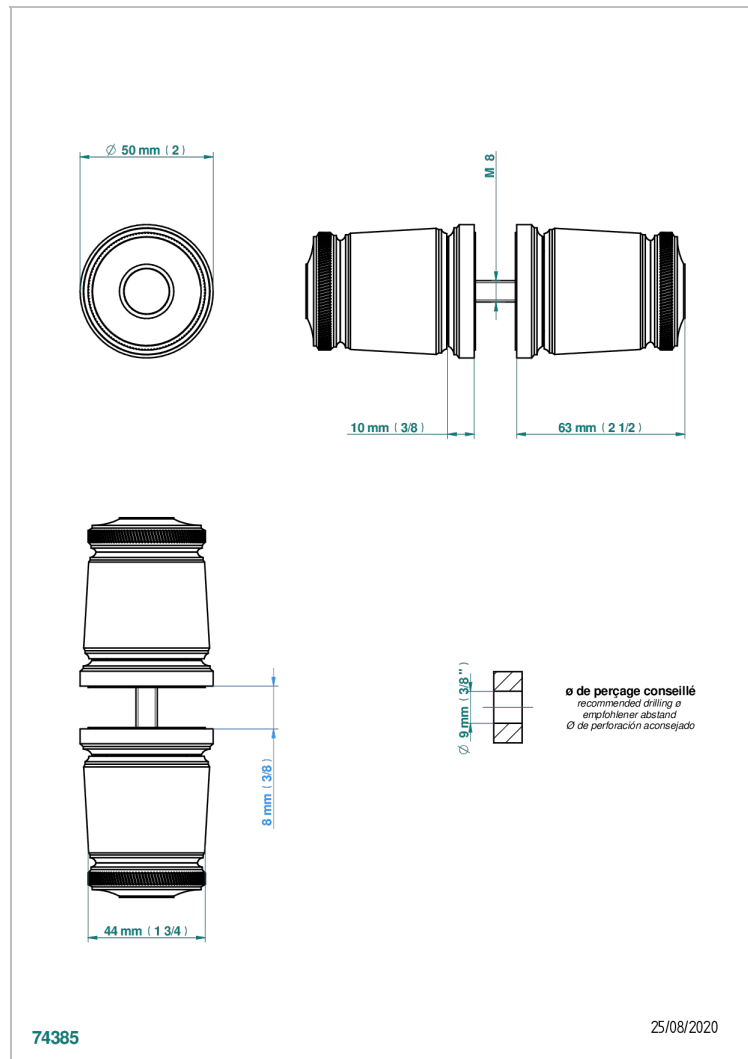

CORVAIR FIOR DI BOSCO WITH LEVER HANDLES

U8L-638V

Pair of large knobs

CHARACTERISTIC

- Corvoir Fior di Bosco with lever handles
- Pair of large knobs

AVAILABLE FINITIONS

Black ceram - D30
Blush PVD - H62
Brass color PVD - H49
Brown bronze color PVD - F33
Chrome polished - A02
Gold color PVD - H52