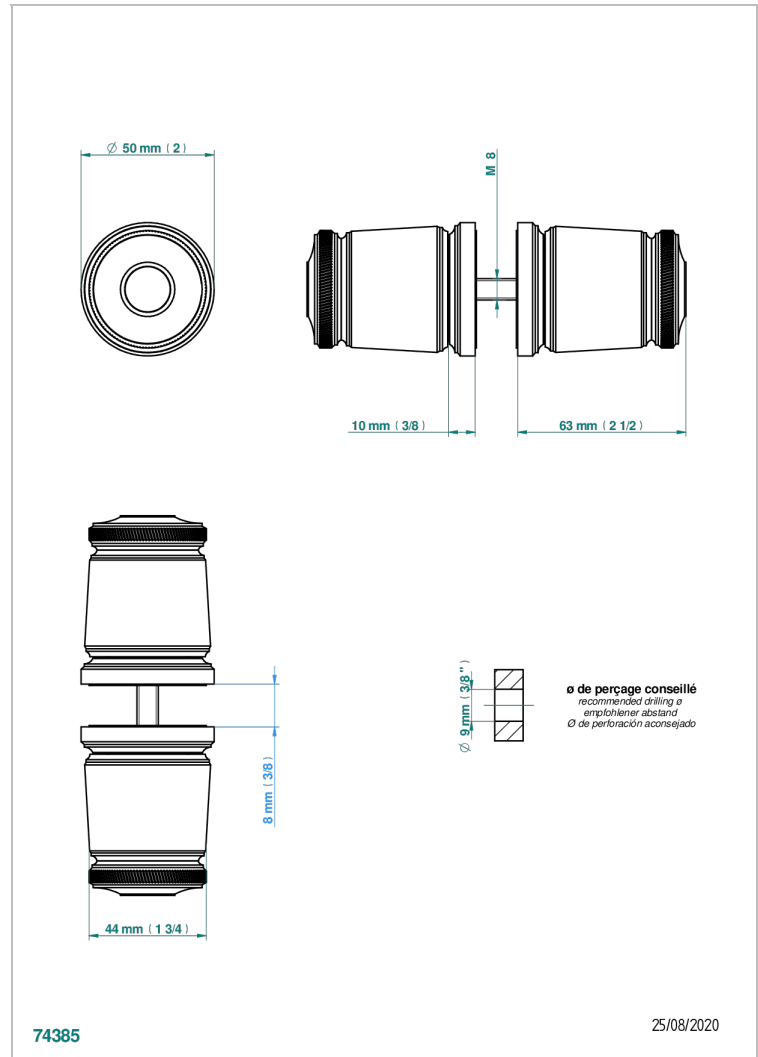

## CHARACTERISTIC

- Corvaire Fior di Bosco with lever
- Pair of large door knobs