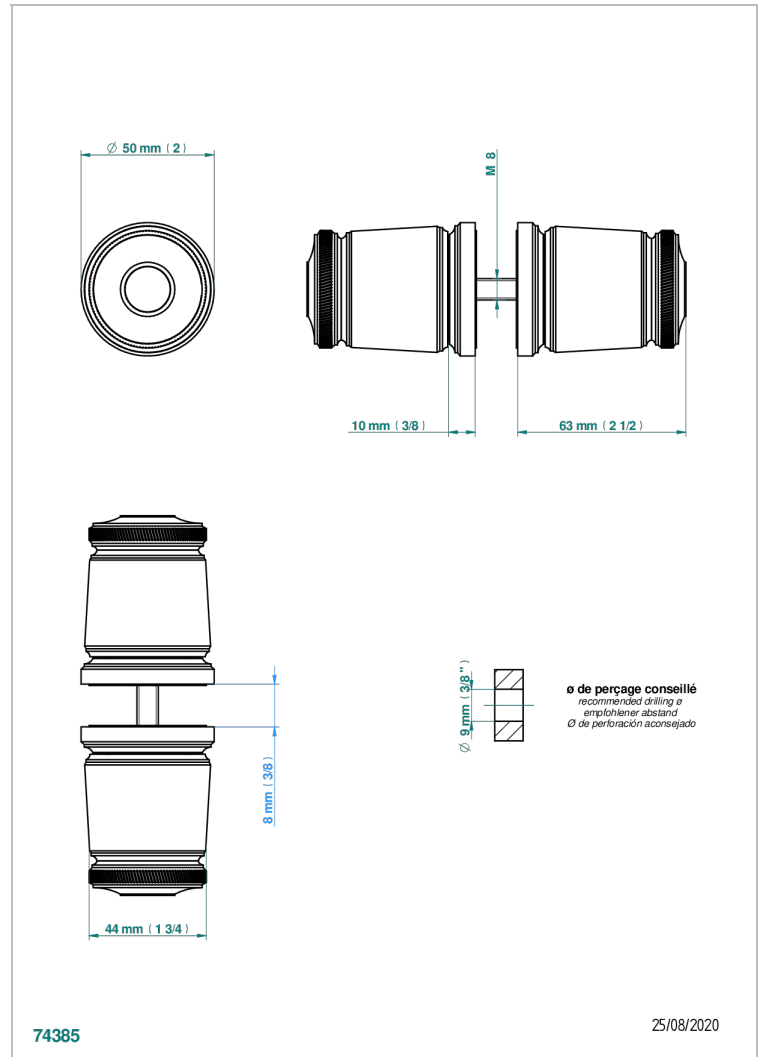

CORVAIR FIOR DI BOSCO WITH LEVER

U8L-638V

Pair of large door knobs

THG[®]
PARIS

CHARACTERISTIC

- Corvaire Fior di Bosco with lever
- Pair of large door knobs

AVAILABLE FINITIONS

Black ceram - D30
Blush PVD - H62
Brass color PVD - H49
Brown bronze color PVD - F33
Gold color PVD - H52
Graphite PVD - H64