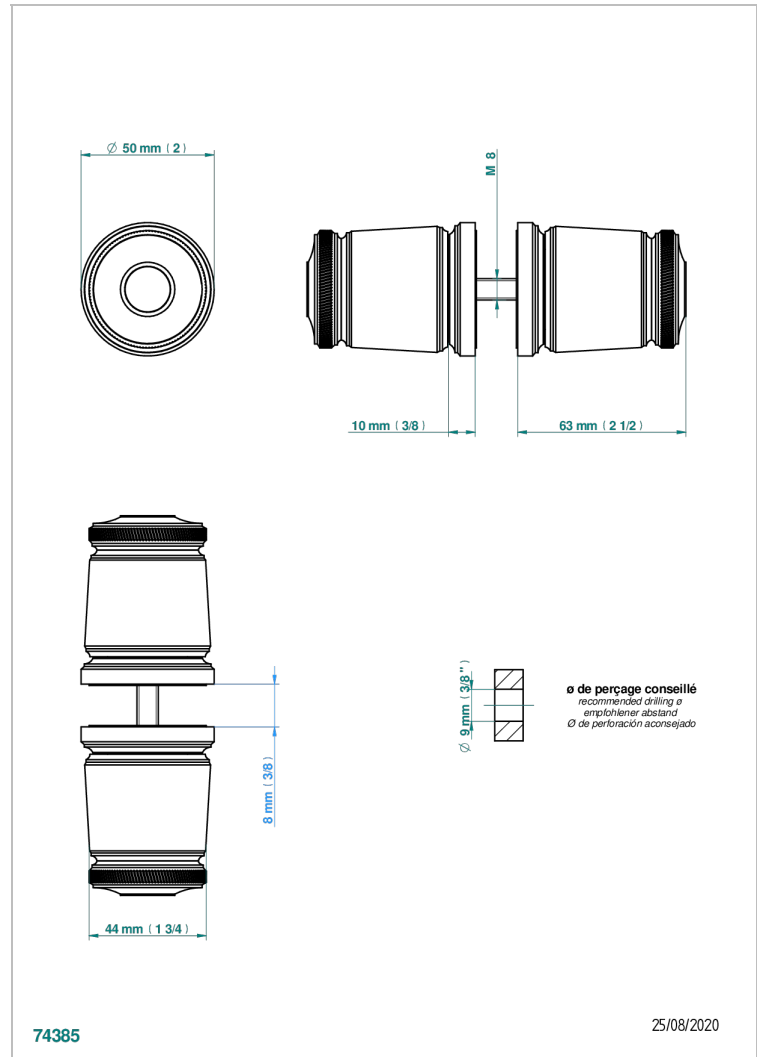

CORVAIR FIOR DI BOSCO

U8K-638V

Pair of large door knobs

THG[®]
PARIS

CHARACTERISTIC

- Corvoir Fior di Bosco
- Pair of large door knobs

AVAILABLE FINITIONS

Black ceram - D30
Blush PVD - H62
Brass color PVD - H49
Brown bronze color PVD - F33
Gold color PVD - H52
Graphite PVD - H64