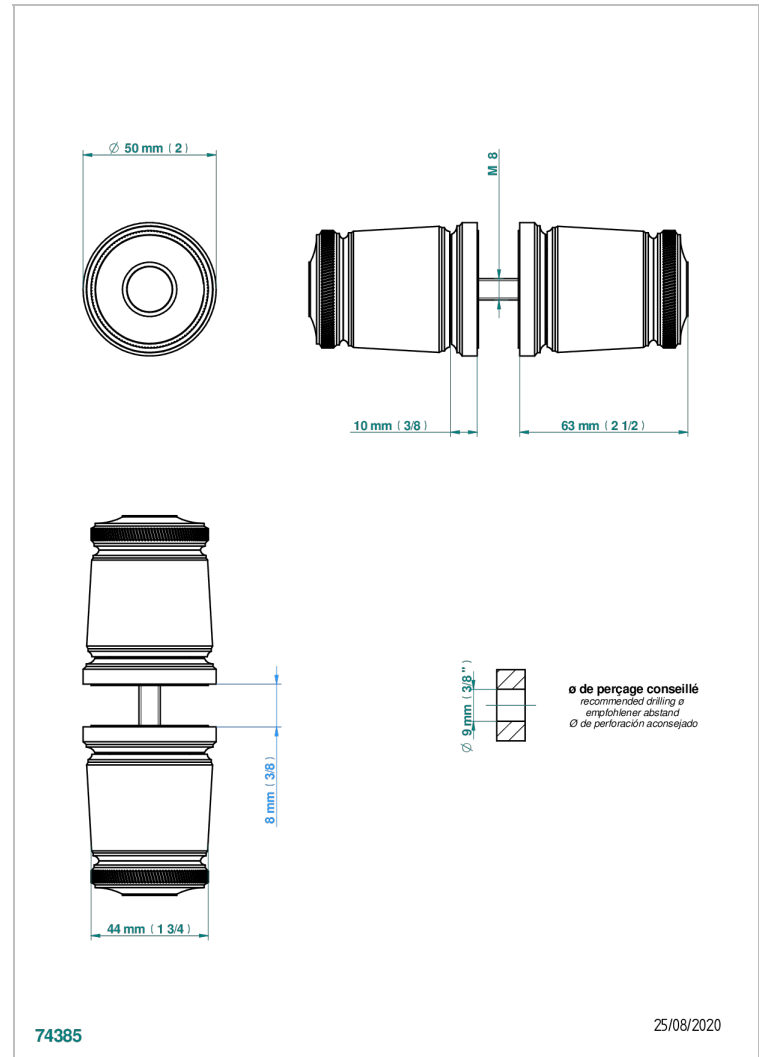

CORVAIR FIOR DI BOSCO

U8K-638V

Pair of large door knobs

THG[®]
PARIS

CHARACTERISTIC

- Corvoir Fior di Bosco
- Pair of large door knobs

AVAILABLE FINITIONS

Black ceram - D30
Blush PVD - H62
Brass color PVD - H49
Brown bronze color PVD - F33
Gold color PVD - H52
Graphite PVD - H64