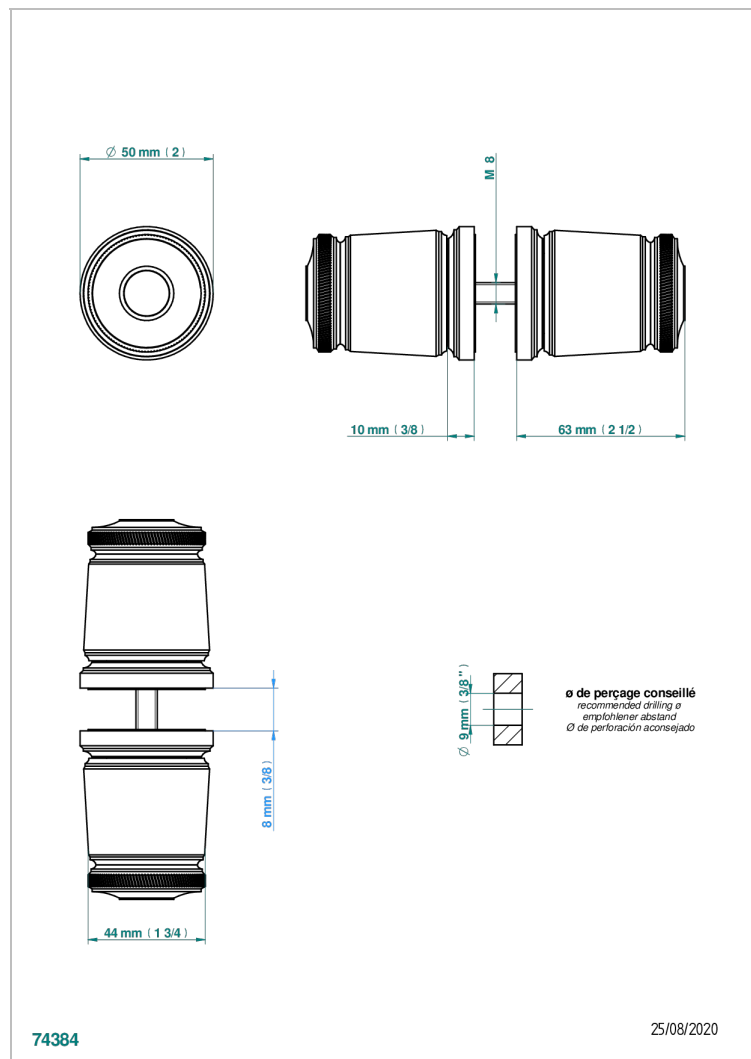

CORVAIR PORTORO WITH LEVER

U8J-638V

Pair of large door knobs

THG[®]
PARIS

CHARACTERISTIC

- Corvaair Portoro with lever
- Pair of large door knobs

AVAILABLE FINITIONS

Black ceram - D30
Blush PVD - H62
Brass color PVD - H49
Brown bronze color PVD - F33
Gold color PVD - H52
Graphite PVD - H64