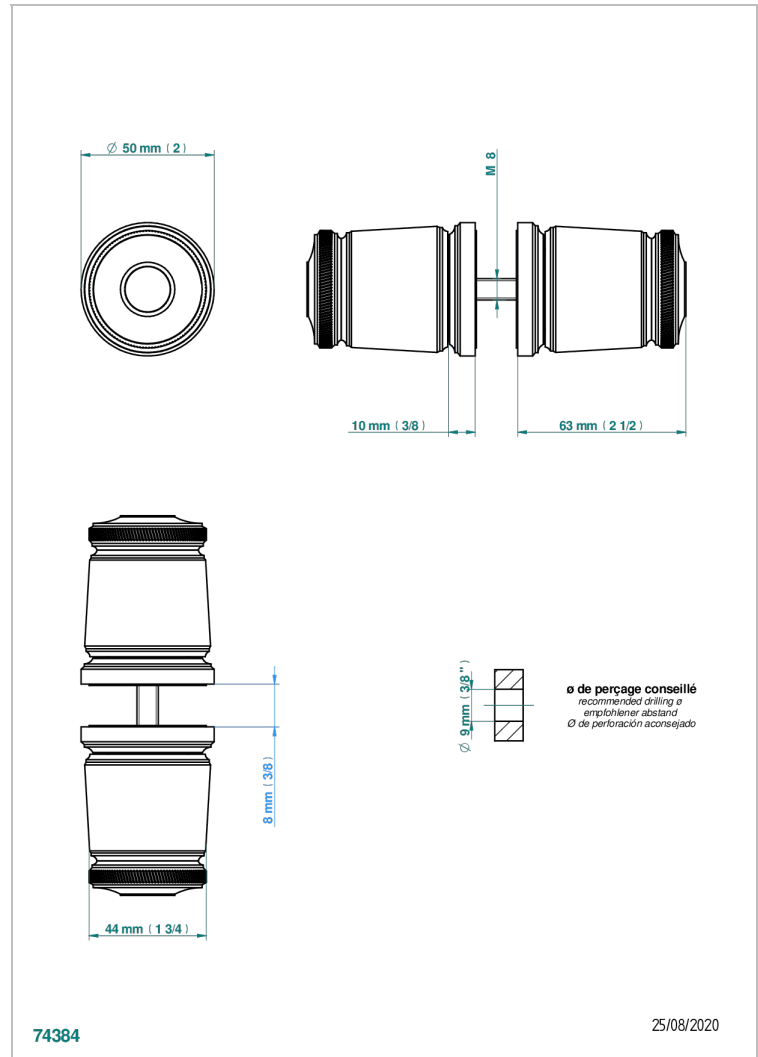

CORVAIR PORTORO WITH LEVER

U8J-638V

Pair of large door knobs

THG[®]
PARIS

CHARACTERISTIC

- Corvaair Portoro with lever
- Pair of large door knobs

AVAILABLE FINITIONS

Black ceram - D30
Blush PVD - H62
Brass color PVD - H49
Brown bronze color PVD - F33
Gold color PVD - H52
Graphite PVD - H64