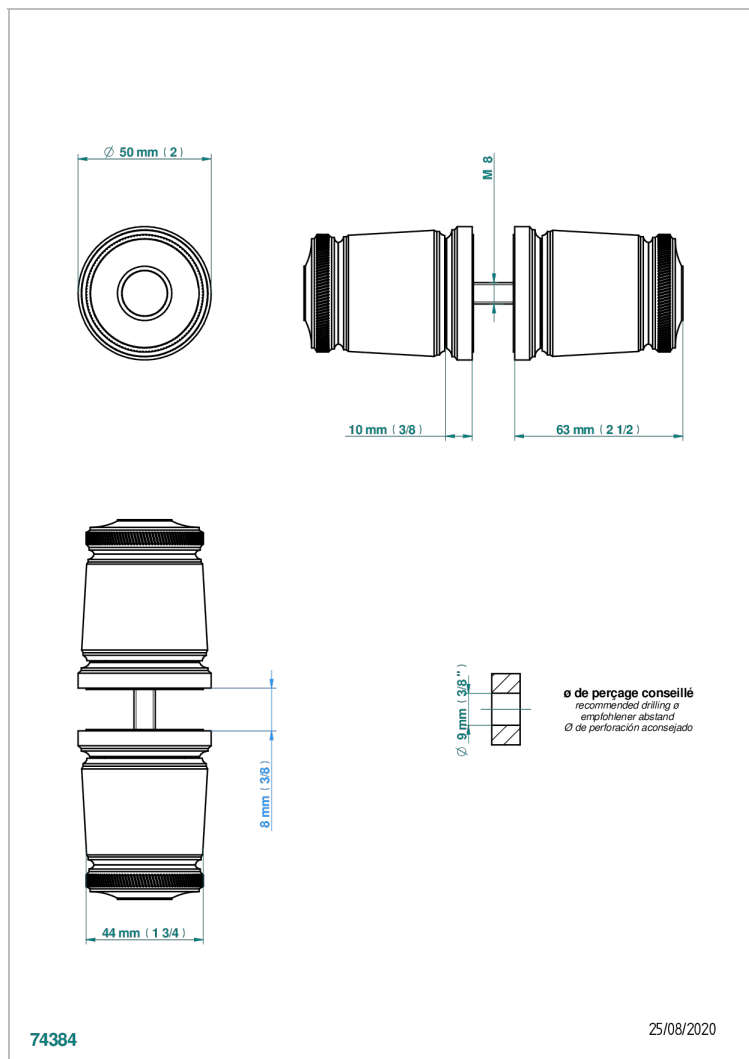

CORVAIR PORTORO WITH LEVER

U8J-638V

Pair of large door knobs

THG[®]
PARIS

CHARACTERISTIC

- Corvaair Portoro with lever
- Pair of large door knobs

AVAILABLE FINITIONS

Black ceram - D30
Blush PVD - H62
Brass color PVD - H49
Brown bronze color PVD - F33
Gold color PVD - H52
Graphite PVD - H64