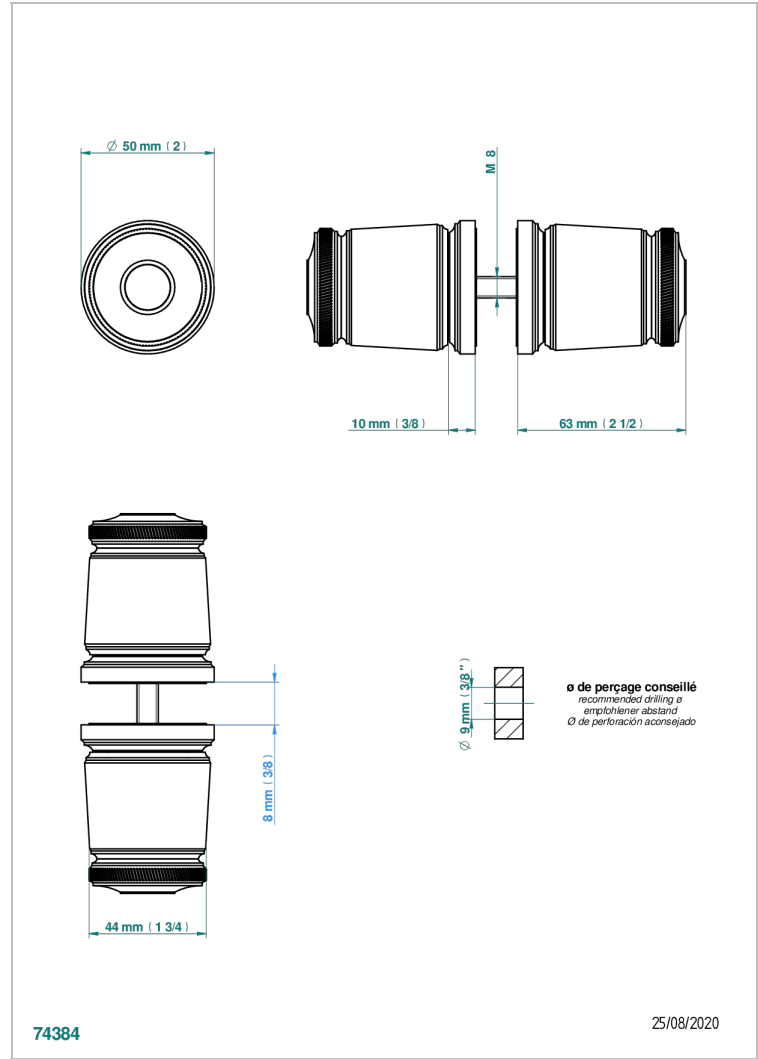

CORVAIR PORTORO WITH LEVER

U8J-638V

大号按钮 (一对)

THG[®]
PARIS

特色

- Corvair Portoro with lever
- 大号按钮 (一对)

可选饰面

Black ceram - D30
Blush PVD - H62
Graphite PVD - H64
Matt Umber PVD - H67
Matt blush PVD - H60
Matt graphite PVD - H65