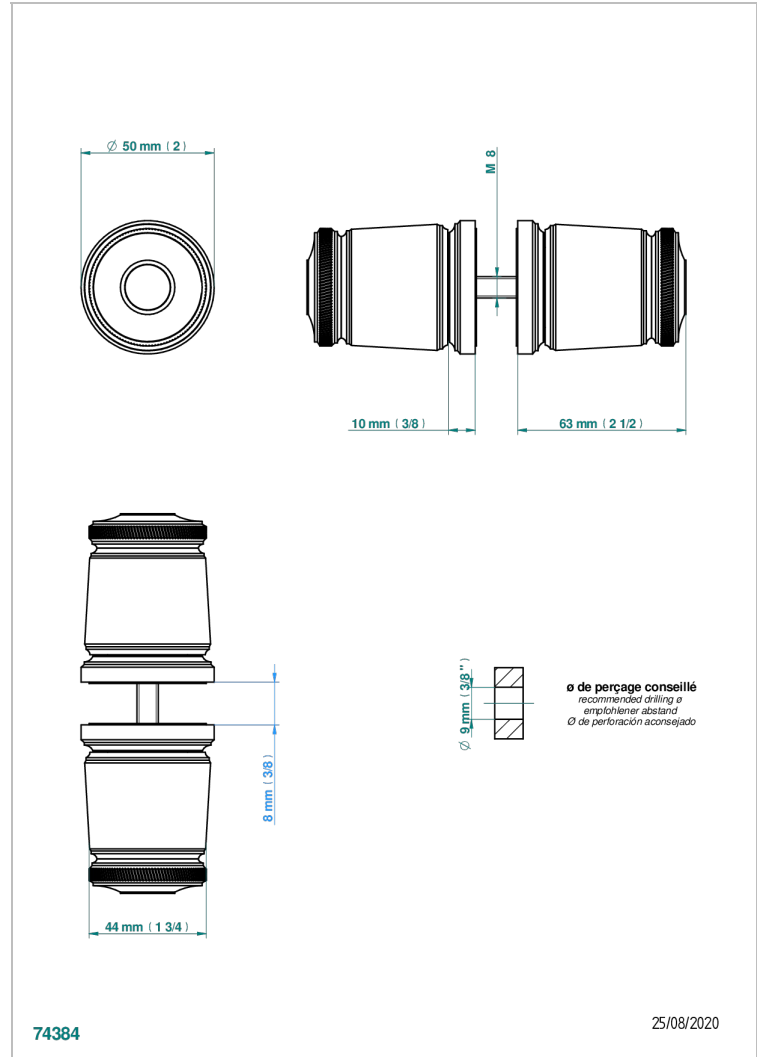

CORVAIR PORTORO

U8H-638V

Pair of large knobs

THG[®]
PARIS

CHARACTERISTIC

- Corvaair Portoro
- Pair of large knobs

AVAILABLE FINITIONS

Black ceram - D30
Blush PVD - H62
Brass color PVD - H49
Brown bronze color PVD - F33
Chrome polished - A02
Gold color PVD - H52