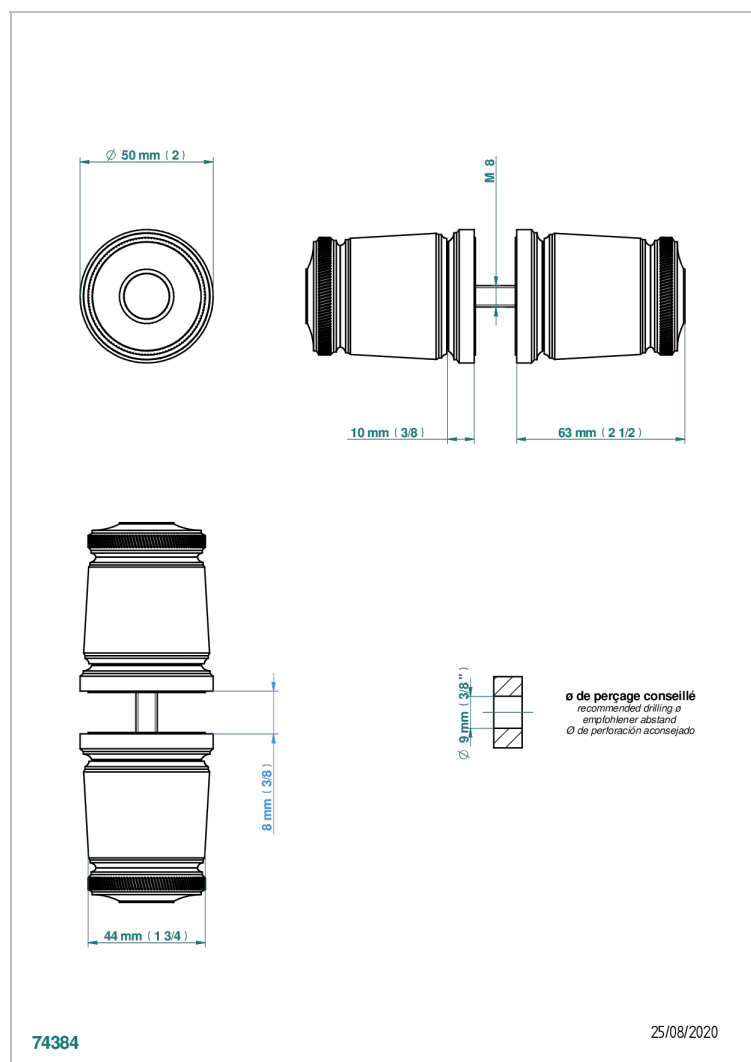

CORVAIR PORTORO

U8H-638V

Pair of large door knobs

THG[®]
PARIS

CHARACTERISTIC

- Corvaair Portoro
- Pair of large door knobs

AVAILABLE FINITIONS

Black ceram - D30
Blush PVD - H62
Brass color PVD - H49
Brown bronze color PVD - F33
Gold color PVD - H52
Graphite PVD - H64