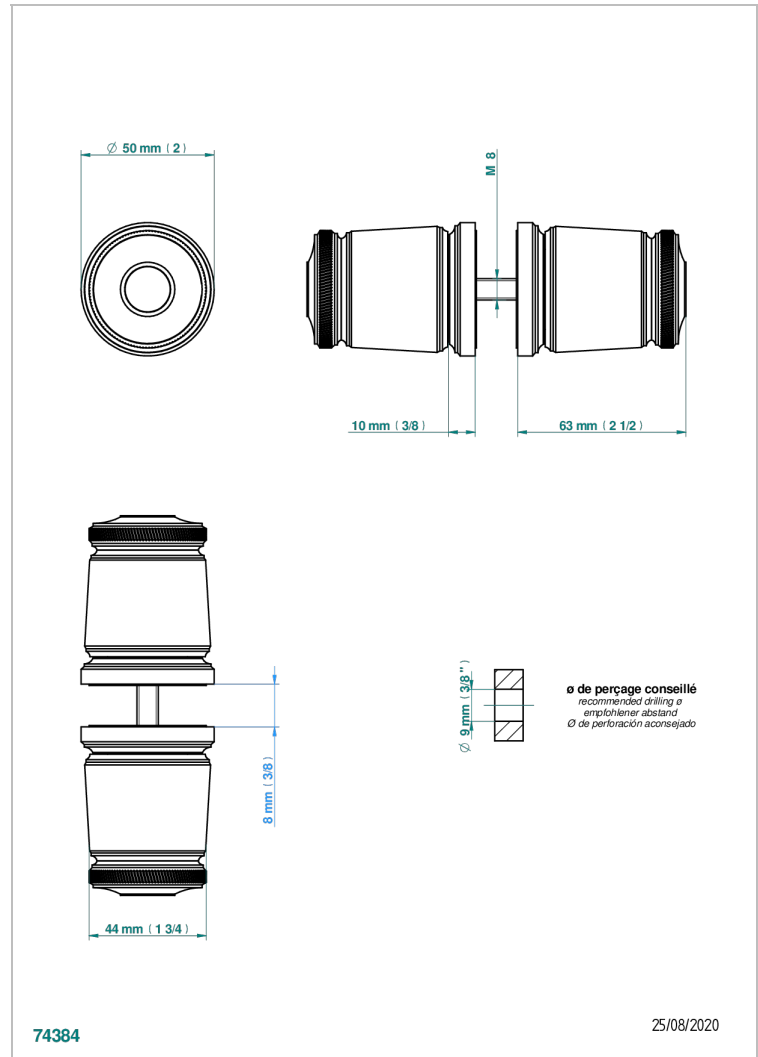

CORVAIR PORTORO

U8H-638V

Pair of large door knobs

THG[®]
PARIS

CHARACTERISTIC

- Corvaair Portoro
- Pair of large door knobs

AVAILABLE FINITIONS

Black ceram - D30
Blush PVD - H62
Brass color PVD - H49
Brown bronze color PVD - F33
Gold color PVD - H52
Graphite PVD - H64