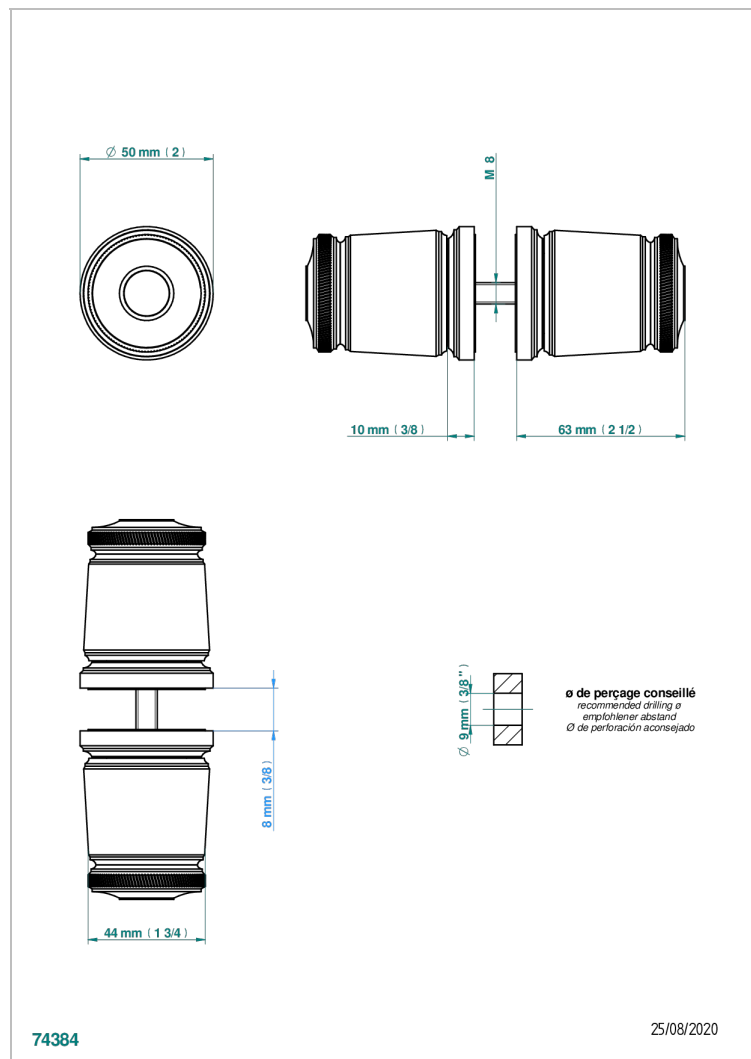

## CHARACTERISTIC

- Corvaair Portoro
- Pair of large door knobs