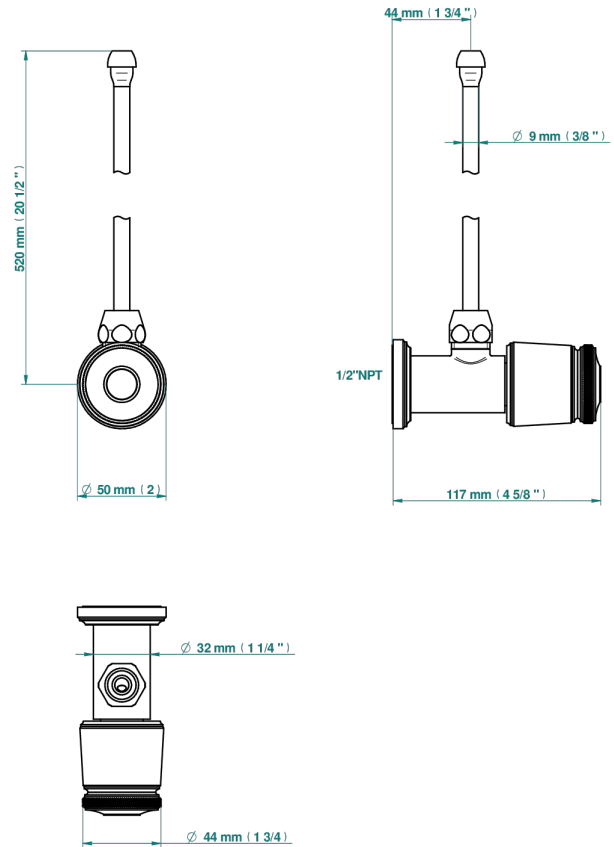

# CORVAIR FIOR DI BOSCO

U8K-181/SLA

Angle valve with 3/8 supply lavatory quick adaptor set

THG<sup>®</sup>  
PARIS

74376

24/08/2020

## CARACTERÍSTICAS

- Corvair Fior di Bosco
- Angle valve with 3/8 supply lavatory quick adaptor set