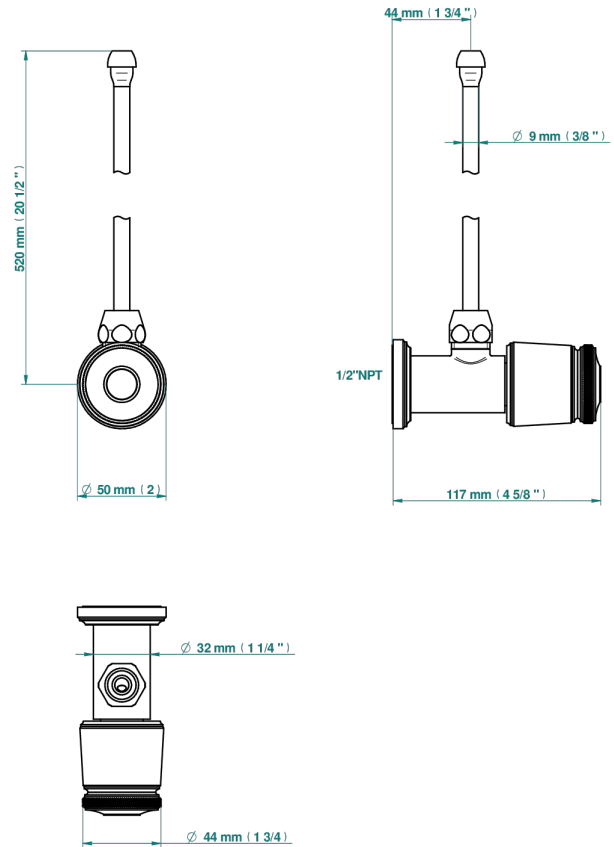

CORVAIR FIOR DI BOSCO

U8K-181/SLA

Angle supply valve with 3/8" adaptor set

THG[®]
PARIS

74376

24/08/2020

CHARACTERISTIC

- Corvair Fior di Bosco
- Angle supply valve with 3/8" adaptor set