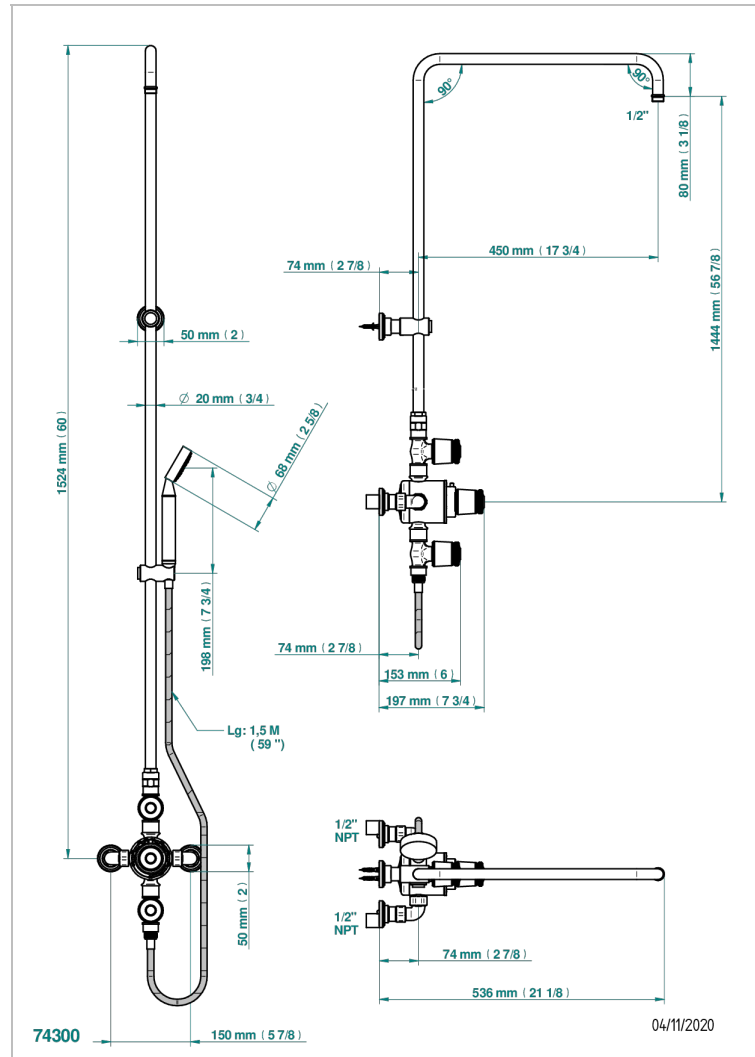

Exposed thermostatic shower mixer 2 volume controls, column and handshower on cradle - 6" centres (no showerhead)

CHARACTERISTIC

- Corvaair Portoro
- Exposed thermostatic shower mixer 2 volume controls, column and handshower on cradle - 6" centres (no showerhead)

Matt brass color PVD - H50
Matt brown bronze color PVD - F34
Matt chrome (American satin) - C02
Matt gold color PVD - H53
Matt graphite PVD - H65
Matt nickel (American satin) - C01

Matt nickel color PVD - H56
Nickel color PVD - H55
Nickel polished - B01
Soft gold - F30
Soft matt gold - F31
Umber PVD - H66