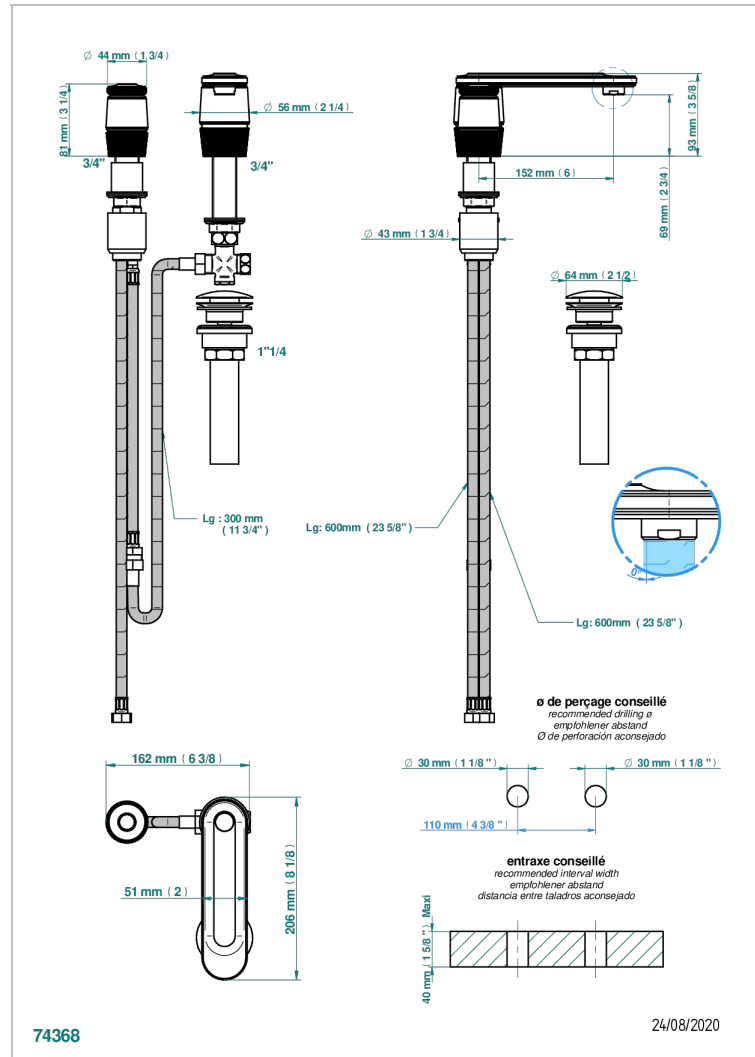

# CORVAIR HOWLITE

U8F-6590/US

Set of 2-holes lavatory spout and mixer with drain

74368

24/08/2020

## CHARACTERISTIC

- Corvaire Howlite
- Set of 2-holes lavatory spout and mixer with drain