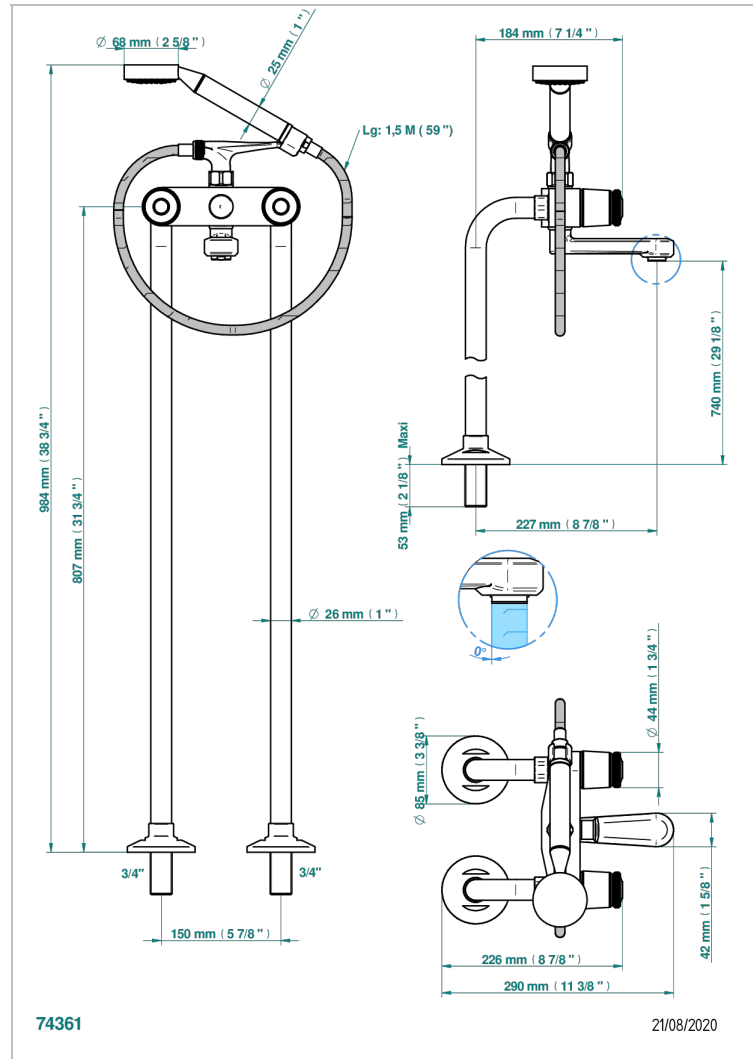

# CORVAIR HOWLITE

U8F-13CS

Bath shower tub filler with floor risers

THG<sup>®</sup>  
PARIS

## CHARACTERISTIC

- ACS : 21ACCLY034

## TECHNICAL SPECS

- Recommandé : 3 bars (max. 5 bars) - Advised : 43,5 psi (max. 72 psi)
- Bec : 35 l/min à 3 bars - Douchette : 9,5 l/min à 3 bars
- Spout : 9.26 gpm at 43.5 psi - Handshower : 2.5 gpm at 43.5 psi