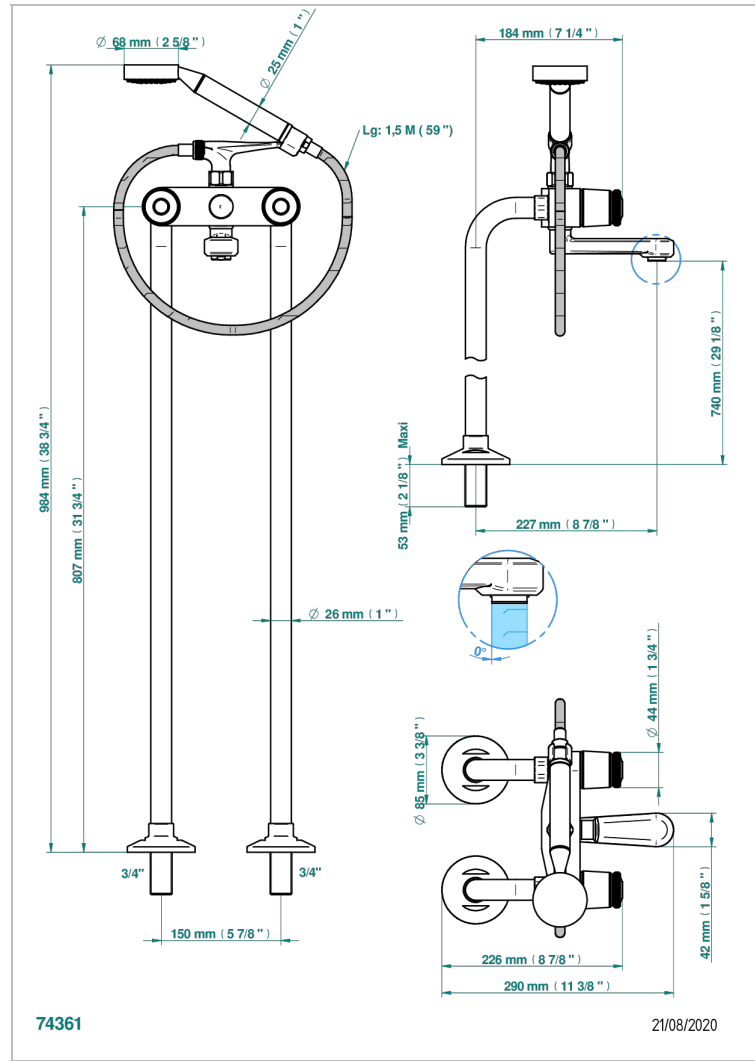

CORVAIR HOWLITE

U8F-13CS

Free-standing bath/shower mixer with upright connections

THG[®]
PARIS

CHARACTERISTIC

- ACS : 21ACCLY034

TECHNICAL SPECS

- Recommandé : 3 bars (max. 5 bars) - Advised : 43,5 psi (max. 72 psi)
- Bec : 35 l/min à 3 bars - Douchette : 9,5 l/min à 3 bars
- Spout : 9.26 gpm at 43.5 psi - Handshower : 2.5 gpm at 43.5 psi

STANDARDS

RELATED SKU'S

- Ref. G00-13800A Set of installation for tub filler

AVAILABLE FINITIONS

Black ceram - D30
Blush PVD - H62
Brass color PVD - H49
Brown bronze color PVD - F33
Gold color PVD - H52
Graphite PVD - H64