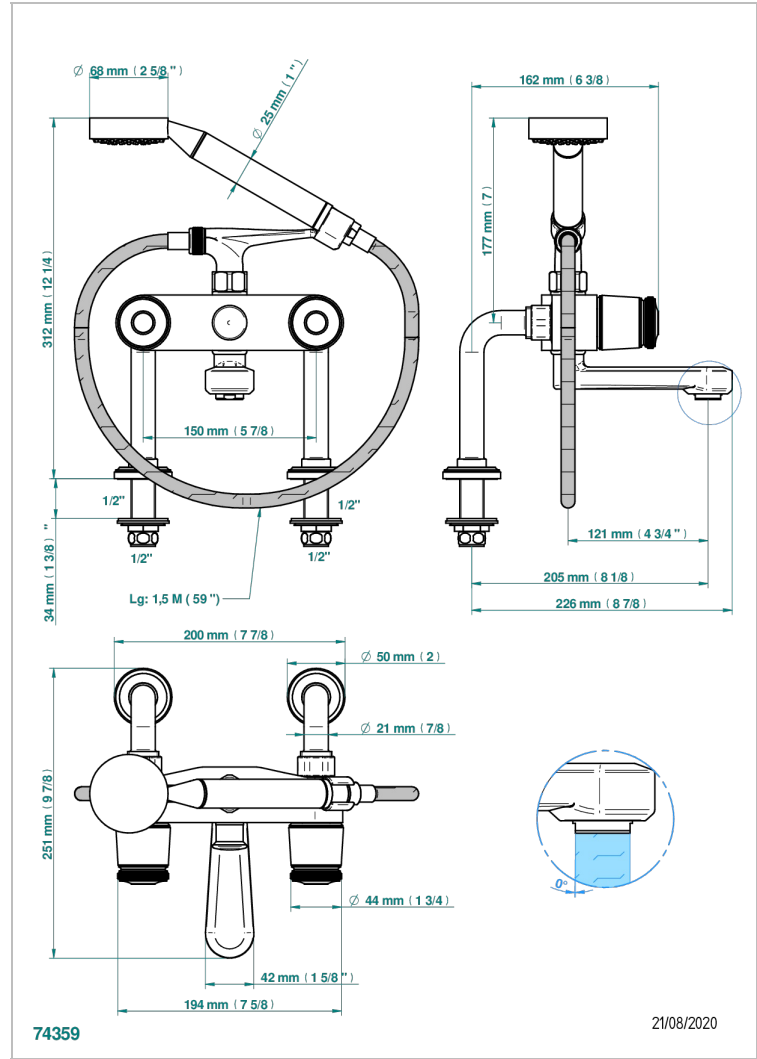

# CORVAIR HOWLITE

U8F-13G

Rim mounted 2-hole bath/telephone shower mixer, shower and hose

## CHARACTERISTIC

- ACS : 21ACCLY034

## TECHNICAL SPECS

- Recommandé : 3 bars (max. 5 bars) - Advised : 43,5 psi (max. 72 psi)
- Bec : 35 l/min à 3 bars - Douchette : 9,5 l/min à 3 bars
- Spout : 9.26 gpm at 43.5 psi - Handshower : 2.5 gpm at 43.5 psi