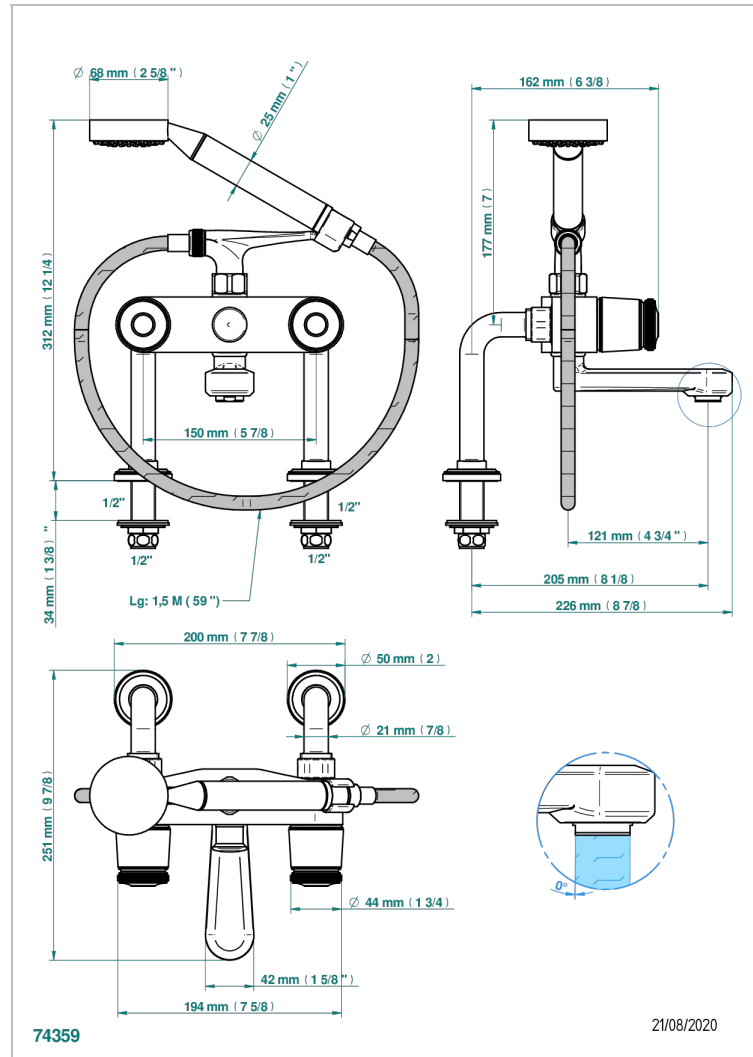

CORVAIR HOWLITE

U8F-13G

Rim mounted 2-hole bath/telephone shower mixer, shower and hose

CHARACTERISTIC

- ACS : 21ACCLY034

STANDARDS

TECHNICAL SPECS

- Recommandé : 3 bars (max. 5 bars) - Advised : 43,5 psi (max. 72 psi)
- Bec : 35 l/min à 3 bars - Douchette : 9,5 l/min à 3 bars
- Spout : 9.26 gpm at 43.5 psi - Handshower : 2.5 gpm at 43.5 psi