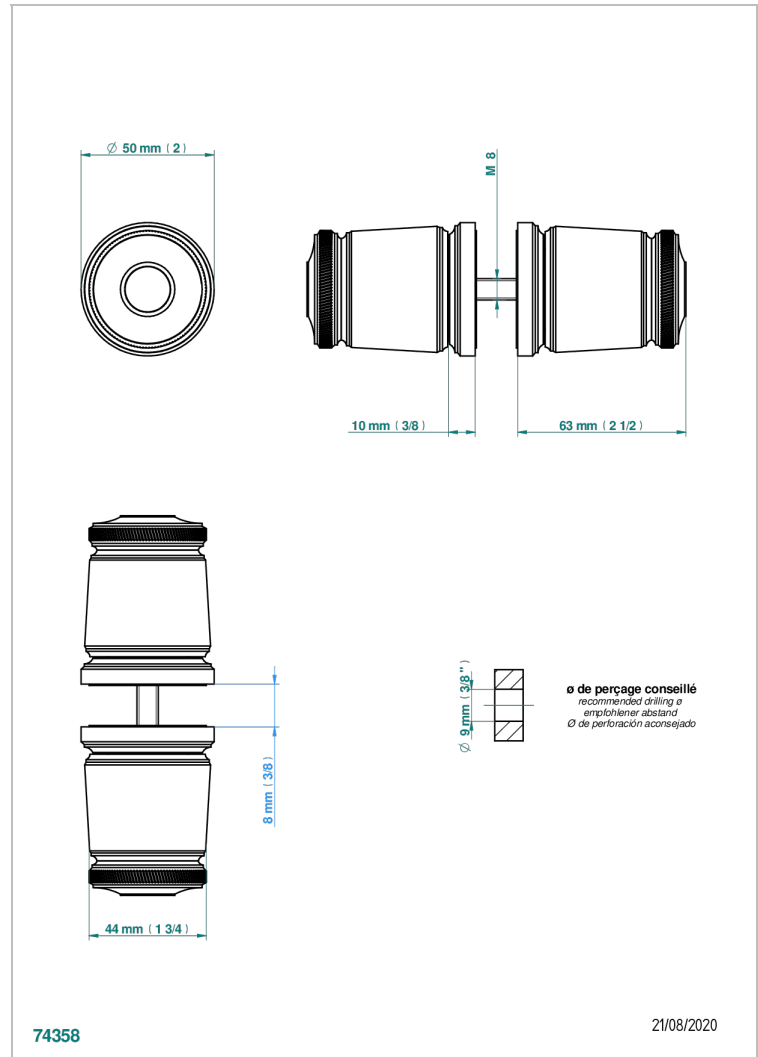

CORVAIR HOWLITE WITH LEVER HANDLES

U8G-638V

Pair of large knobs

THG[®]
PARIS

74358

21/08/2020

CHARACTERISTIC

- Corvaire Howlite with lever handles
- Pair of large knobs