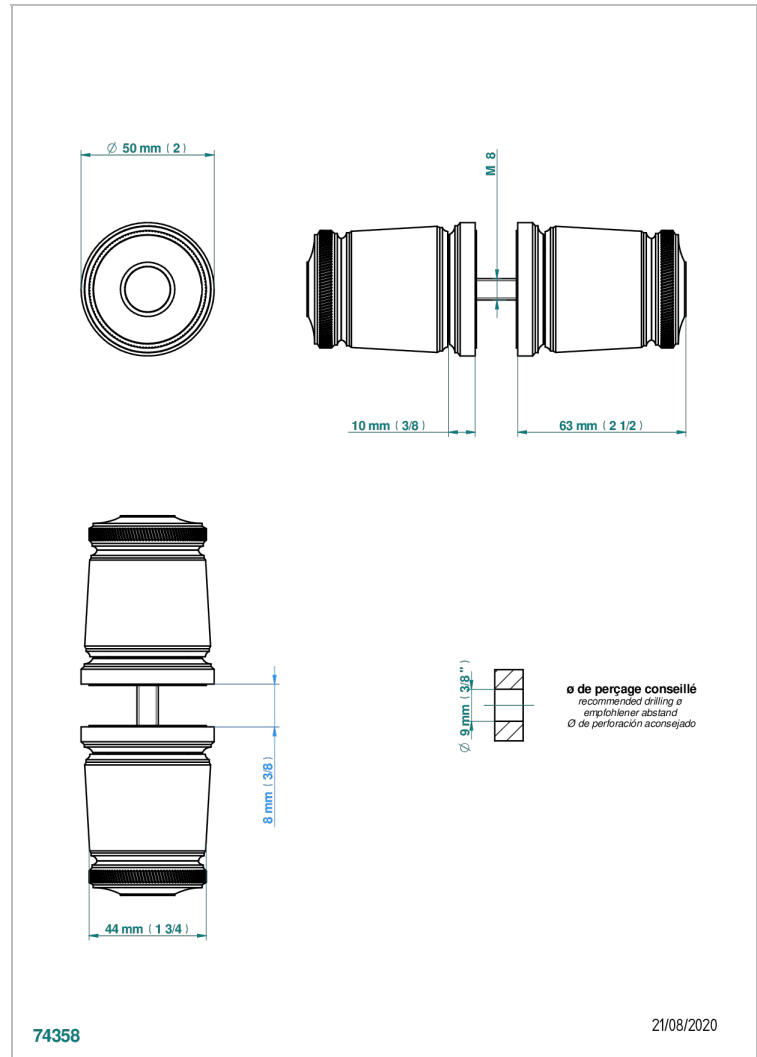

CORVAIR HOWLITE WITH LEVER

U8G-638V

Pair of large door knobs

THG[®]
PARIS

CHARACTERISTIC

- Corvaire Howlite with lever
- Pair of large door knobs

AVAILABLE FINITIONS

Black ceram - D30
Blush PVD - H62
Brass color PVD - H49
Brown bronze color PVD - F33
Gold color PVD - H52
Graphite PVD - H64