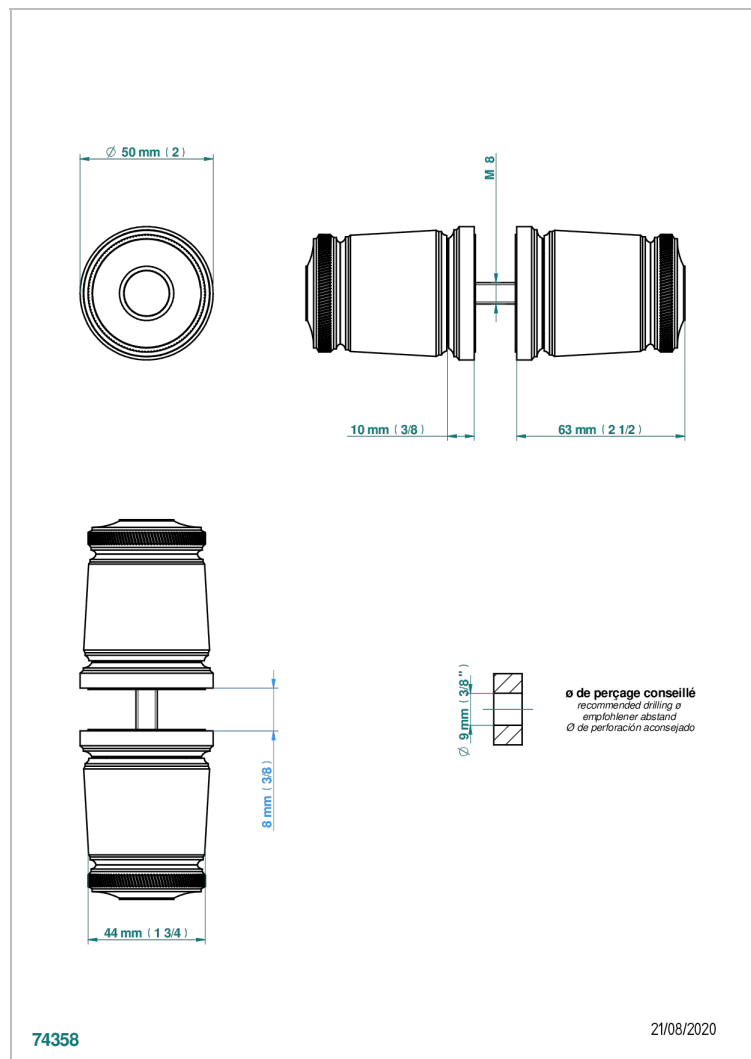

CORVAIR HOWLITE WITH LEVER

U8G-638V

Pair of large door knobs

THG[®]
PARIS

CHARACTERISTIC

- Corvaire Howlite with lever
- Pair of large door knobs

AVAILABLE FINITIONS

Black ceram - D30
Blush PVD - H62
Brass color PVD - H49
Brown bronze color PVD - F33
Gold color PVD - H52
Graphite PVD - H64