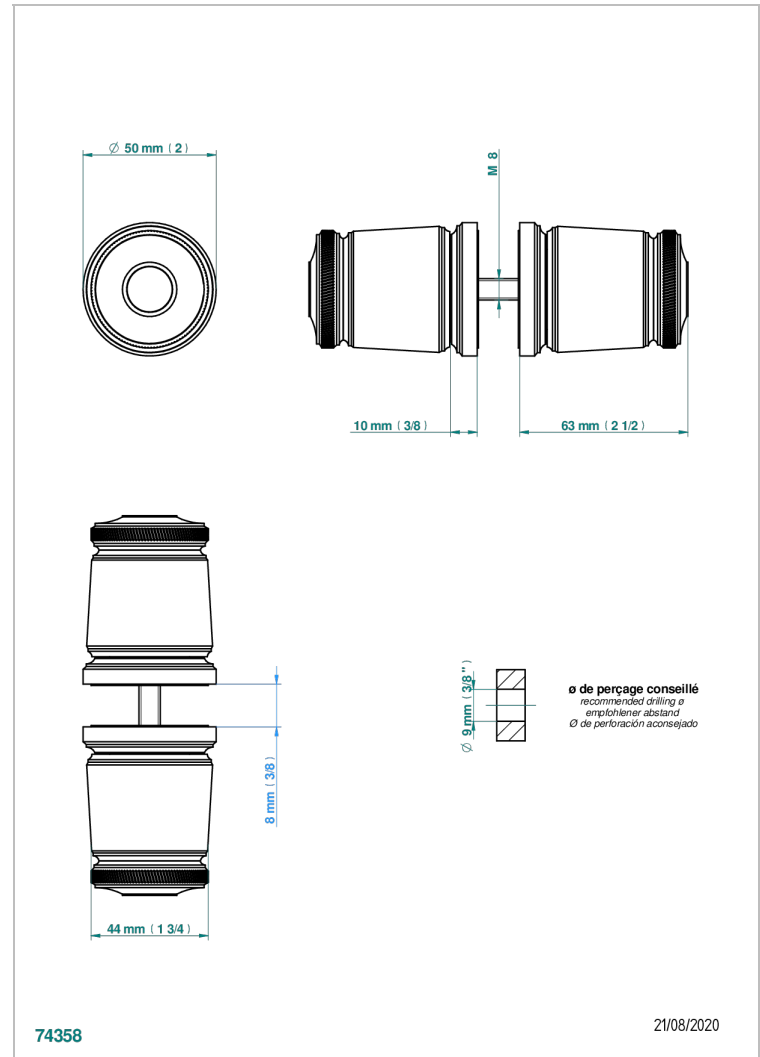

# CORVAIR HOWLITE

U8F-638V

Pair of large door knobs

THG<sup>®</sup>  
PARIS

74358

21/08/2020

## CHARACTERISTIC

- Corvaair Howlite
- Pair of large door knobs