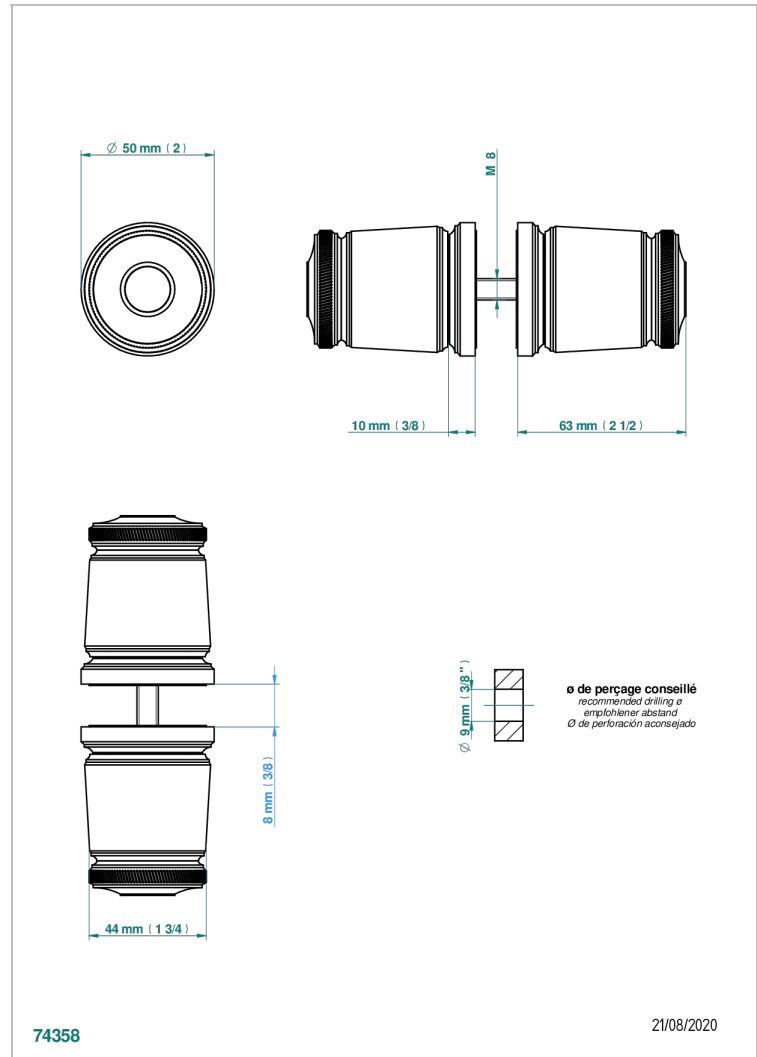

## CHARACTERISTIC

- Corvaire Howlite
- Pair of large door knobs