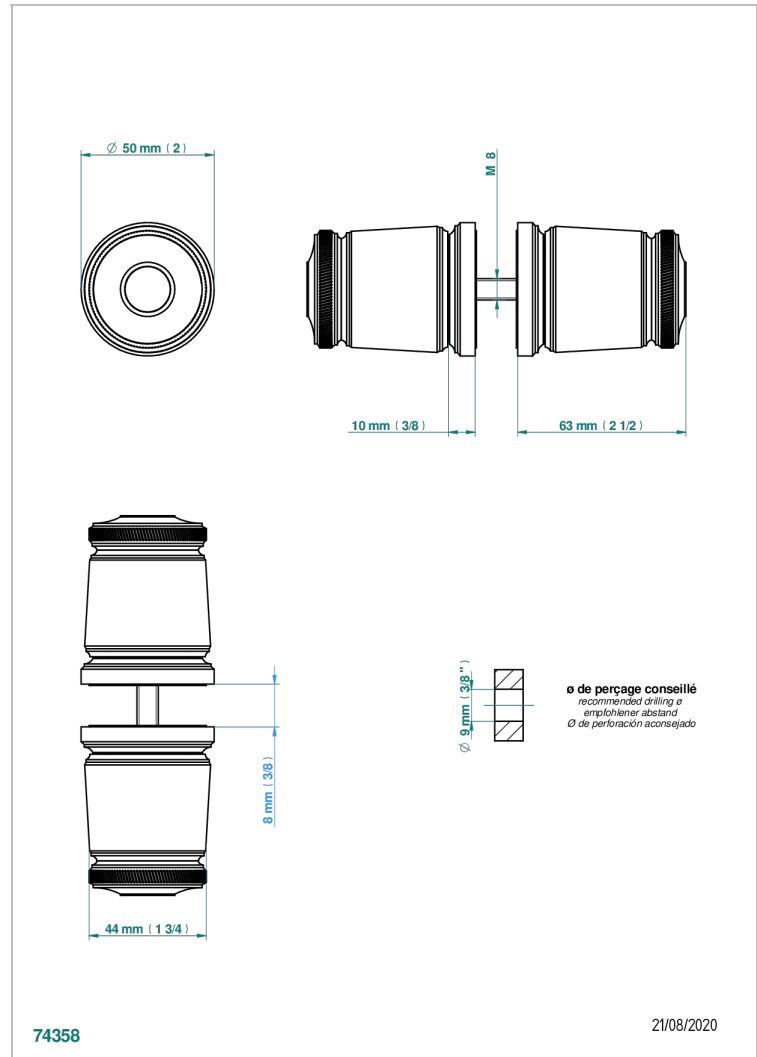

CORVAIR HOWLITE

U8F-638V

Pair of large door knobs

THG[®]
PARIS

CHARACTERISTIC

- Corvaair Howlite
- Pair of large door knobs

AVAILABLE FINITIONS

Black ceram - D30
Blush PVD - H62
Brass color PVD - H49
Brown bronze color PVD - F33
Gold color PVD - H52
Graphite PVD - H64