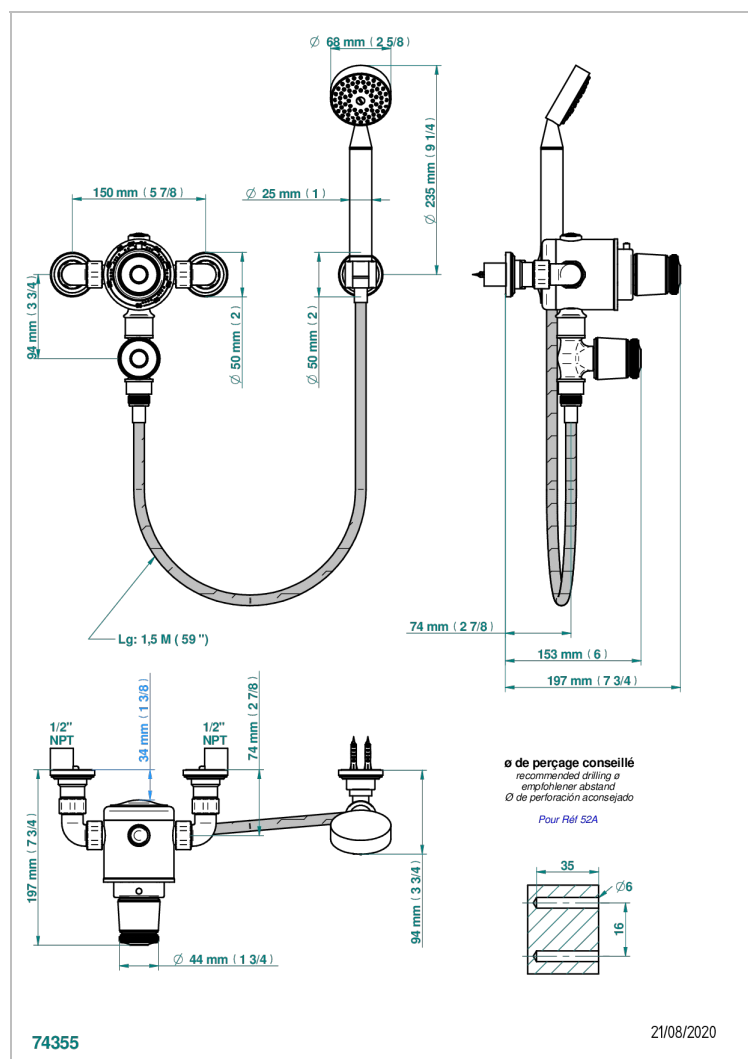

# CORVAIR HOWLITE

U8F-2644TR/US

Wall mounted thermostatic shower mixer, 6" centres

THG<sup>®</sup>  
PARIS

## CARACTERÍSTICAS

- Corvoir Howlite
- Wall mounted thermostatic shower mixer, 6" centres