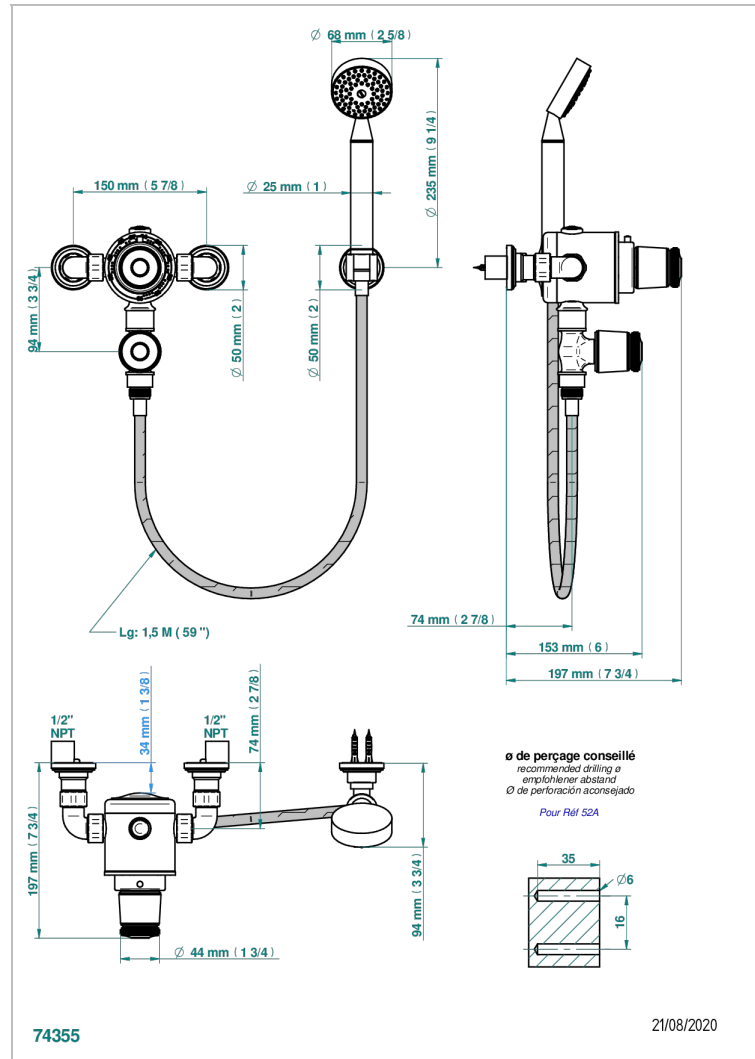

CORVAIR HOWLITE

U8F-2644TR/US

Wall mounted thermostatic shower mixer, 6" centres

CHARACTERISTIC

- Corvoir Howlite
- Wall mounted thermostatic shower mixer, 6" centres

AVAILABLE FINITIONS

Black ceram - D30
Blush PVD - H62
Brass color PVD - H49
Brown bronze color PVD - F33
Chrome polished - A02
Gold color PVD - H52

Matt nickel color PVD - H56
Nickel color PVD - H55
Nickel polished - B01
Soft gold - F30
Soft matt gold - F31
Umber PVD - H66