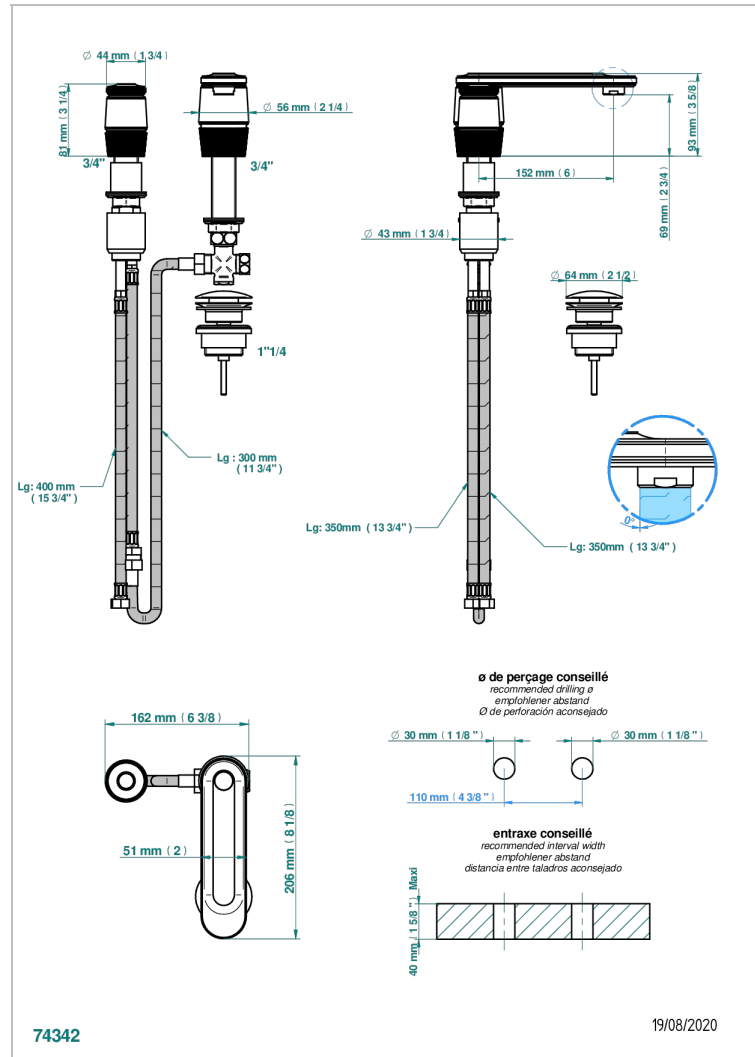

CORVAIR FIOR DI BOSCO

U8K-6590

2-hole basin mixer with spout and mixer, with waste

THG[®]
PARIS

CHARACTERISTIC

- Corvoir Fior di Bosco
- 2-hole basin mixer with spout and mixer, with waste

TECHNICAL SPECS

- Recommandé : 3 bars (max. 5 bars) - Advised : 43,5 psi (max. 72 psi)
- 15 l/min à 3 bars (4 gpm at 43.5 psi)