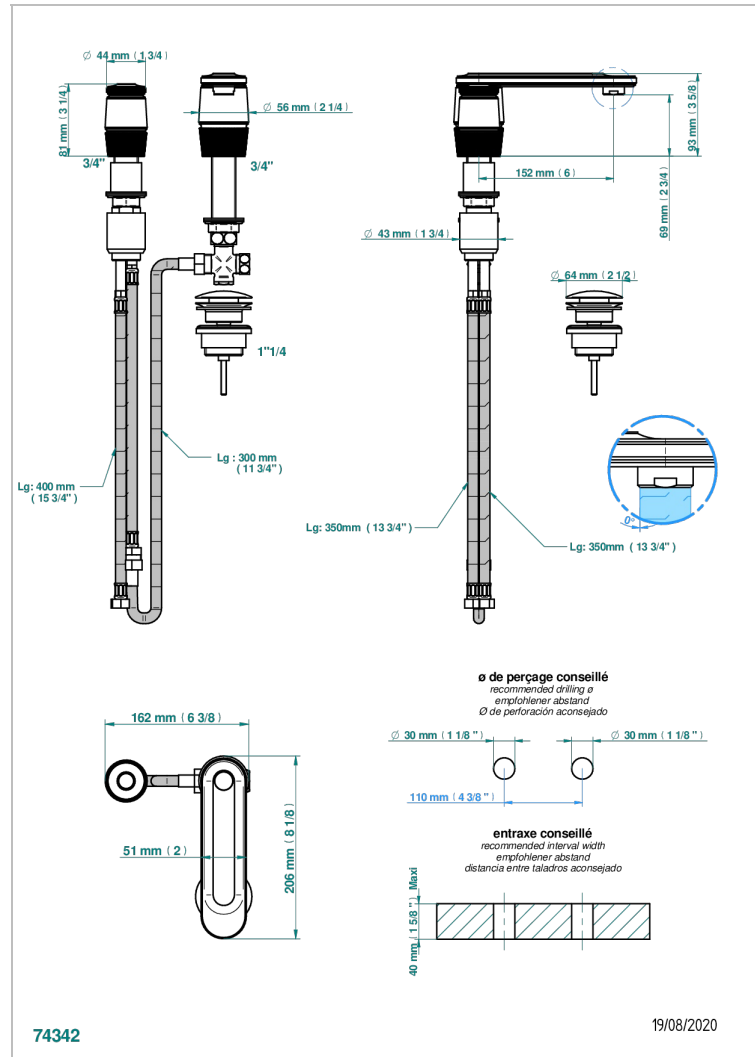

CORVAIR FIOR DI BOSCO

U8K-6590

2-hole basin mixer with spout and mixer, with waste

CHARACTERISTIC

- Corvoir Fior di Bosco
- 2-hole basin mixer with spout and mixer, with waste

TECHNICAL SPECS

- Recommandé : 3 bars (max. 5 bars) - Advised : 43,5 psi (max. 72 psi)
- 15 l/min à 3 bars (4 gpm at 43.5 psi)