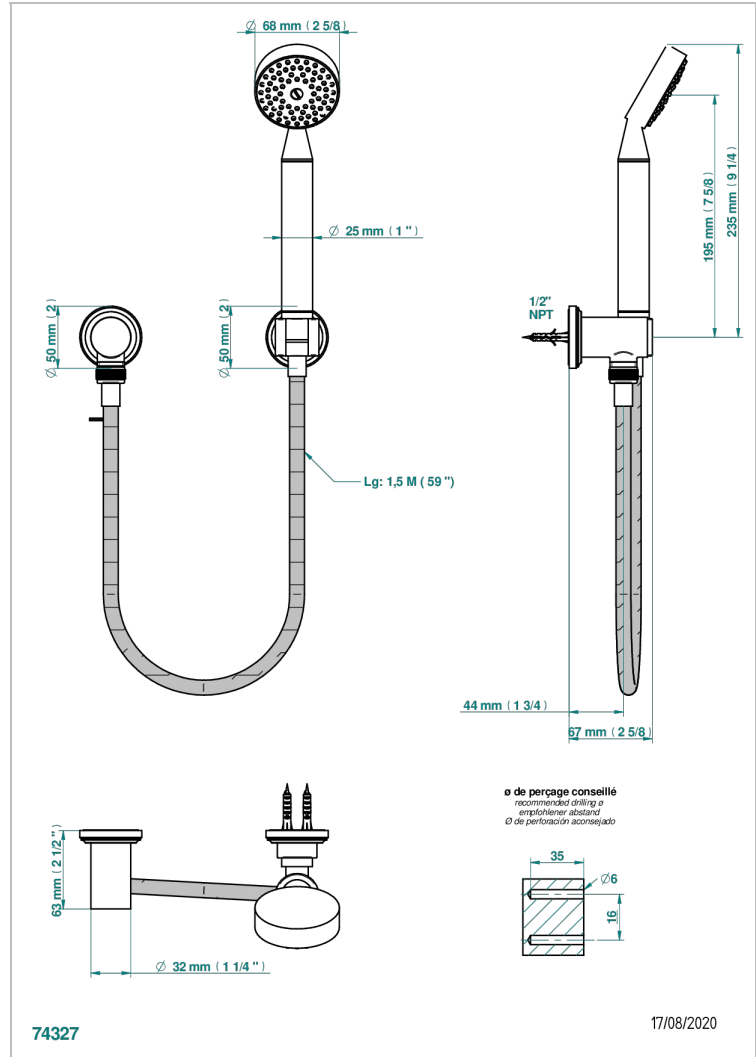

# CORVAIR PORTORO

U8H-52/US

Wall mounted handshower with separate fixed hook

## CHARACTERISTIC

- Corvair Portoro
- Wall mounted handshower with separate fixed hook