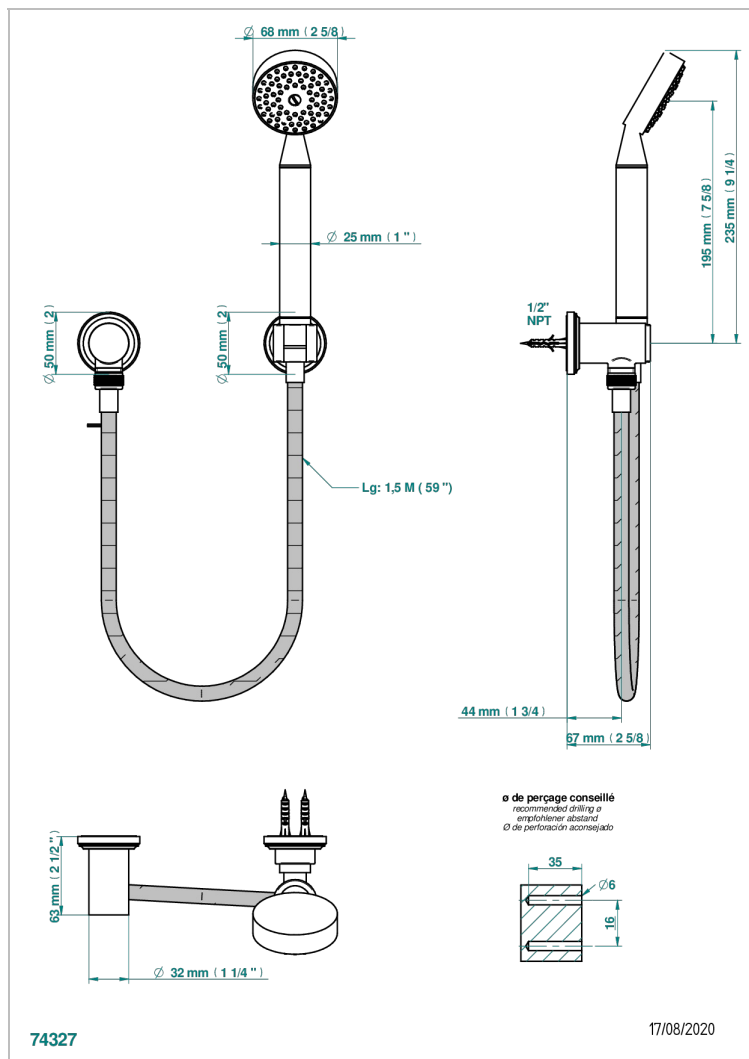

CORVAIR WITH LEVER HANDLES

U8E-52/US

Wall mounted handshower with separate fixed hook

CHARACTERISTIC

- Corvaire with lever handles
- Wall mounted handshower with separate fixed hook

AVAILABLE FINITIONS

Black ceram - D30
Blush PVD - H62
Brass color PVD - H49
Brown bronze color PVD - F33
Chrome polished - A02
Gold color PVD - H52

Gold mat - F07
Gold polished - F01
Graphite PVD - H64
Light coated bronze - D01
Matt Umber PVD - H67
Matt blush PVD - H60

Matt brass color PVD - H50
Matt brown bronze color PVD - F34
Matt chrome (American satin) - C02
Matt gold color PVD - H53
Matt graphite PVD - H65
Matt nickel (American satin) - C01

Matt nickel color PVD - H56
Nickel color PVD - H55
Nickel polished - B01
Polished chrome with gold inlay - GA1
Soft gold - F30
Soft matt gold - F31

Umber PVD - H66