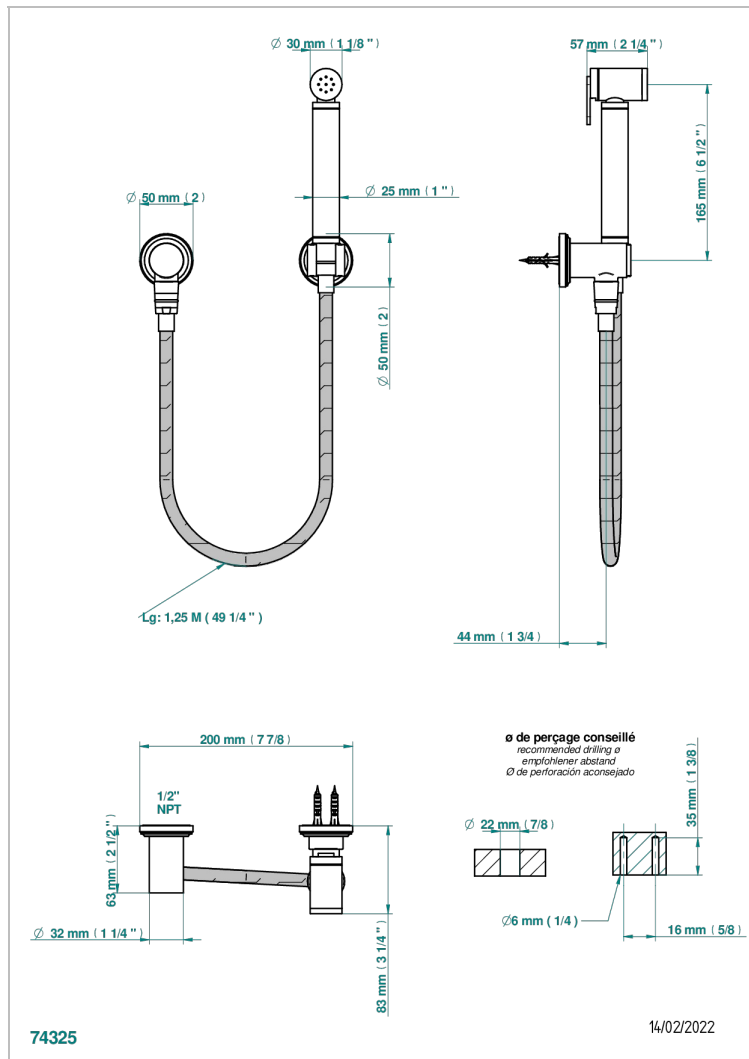

# CORVAIR PORTORO WITH LEVER HANDLES

U8J-5840/7US

Hygienic set w/hand w/push button + wall elbowed

## CHARACTERISTIC

- Corvoir Portoro with lever handles
- Hygienic set w/hand w/push button + wall elbowed