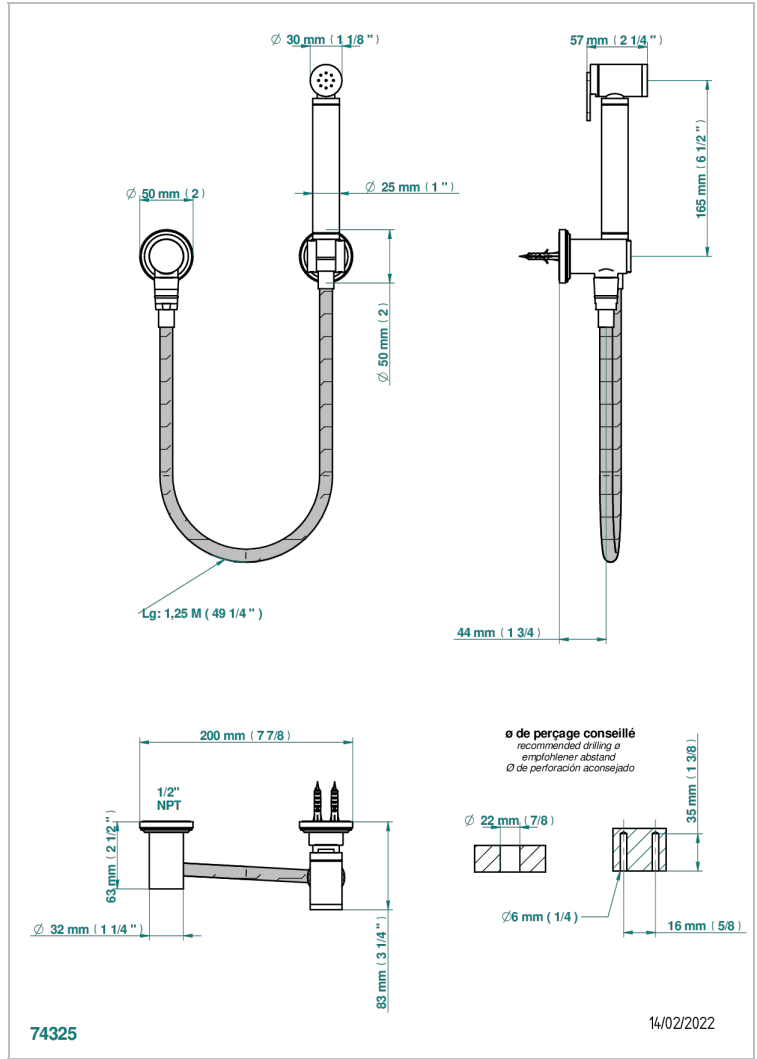

# CORVAIR PORTORO

U8H-5840/7US

Hygienic set w/hand w/push button + wall elbowed

## CHARACTERISTIC

- Corvaair Portoro
- Hygienic set w/hand w/push button + wall elbowed