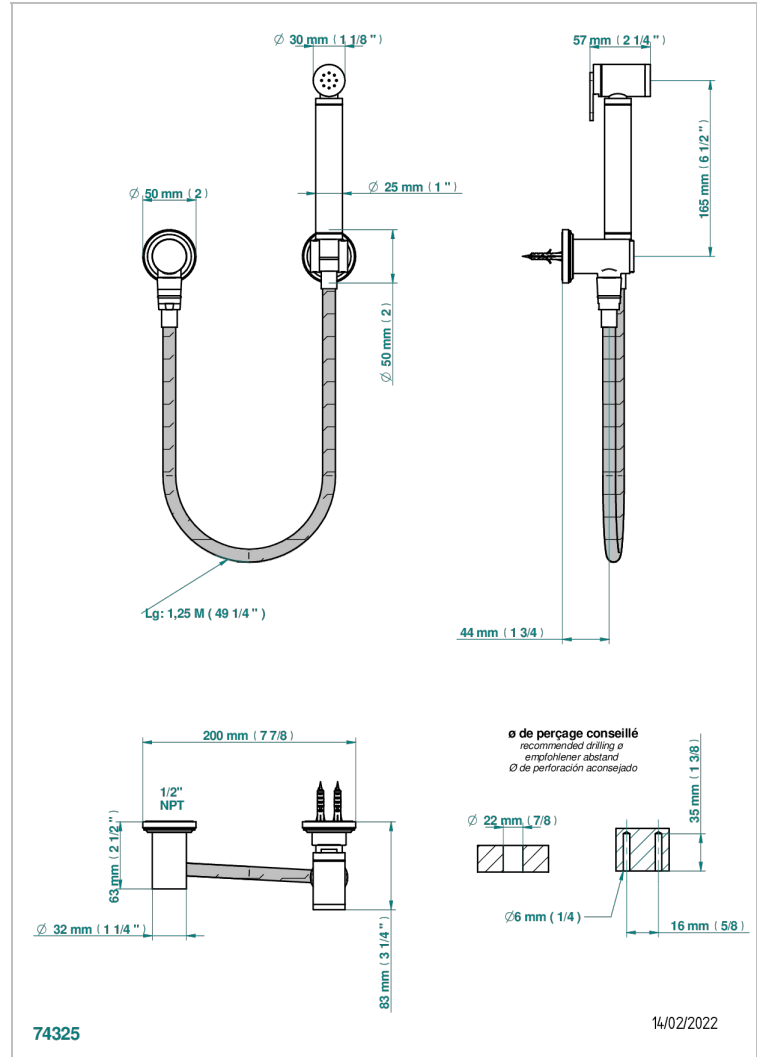

# CORVAIR HOWLITE WITH LEVER HANDLES

U8G-5840/7US

Hygienic set w/hand w/push button + wall elbowed

## CHARACTERISTIC

- Corvaire Howlite with lever handles
- Hygienic set w/hand w/push button + wall elbowed