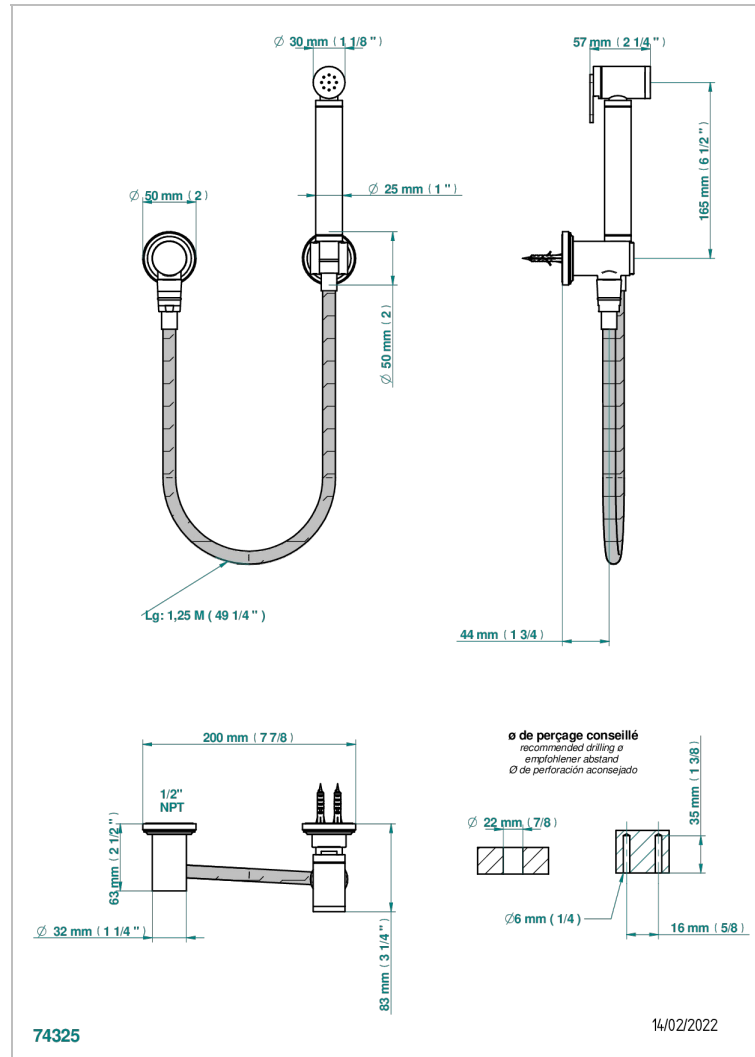

CORVAIR HOWLITE

U8F-5840/7US

Hygienic set w/hand w/push button + wall elbowed

THG
PARIS

CHARACTERISTIC

- Corvaire Howlite
- Hygienic set w/hand w/push button + wall elbowed

AVAILABLE FINITIONS

Black ceram - D30
Blush PVD - H62
Brass color PVD - H49
Brown bronze color PVD - F33
Chrome polished - A02
Gold color PVD - H52

Gold mat - F07
Gold polished - F01
Graphite PVD - H64
Light coated bronze - D01
Matt Umber PVD - H67
Matt blush PVD - H60

Matt brass color PVD - H50
Matt brown bronze color PVD - F34
Matt chrome (American satin) - C02
Matt gold color PVD - H53
Matt graphite PVD - H65
Matt nickel (American satin) - C01

Matt nickel color PVD - H56
Nickel color PVD - H55
Nickel polished - B01
Soft gold - F30
Soft matt gold - F31
Umber PVD - H66