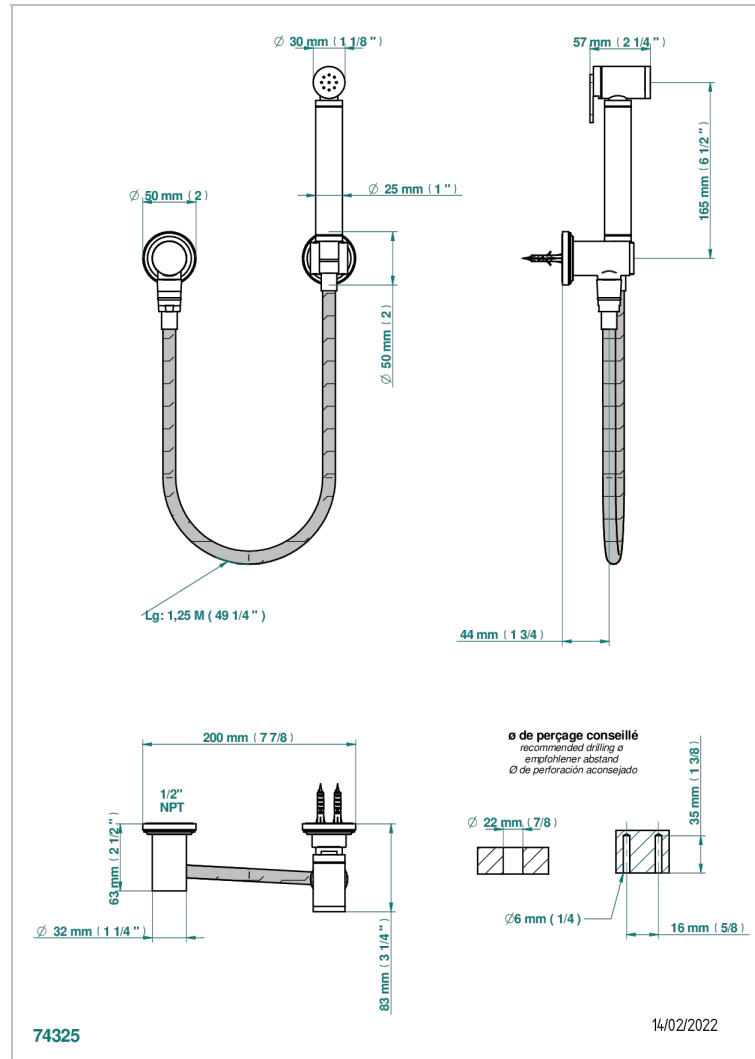

CORVAIR WITH LEVER HANDLES

U8E-5840/7US

Hygienic set w/hand w/push button + wall elbowed

CHARACTERISTIC

- Corvaire with lever handles
- Hygienic set w/hand w/push button + wall elbowed

AVAILABLE FINITIONS

Black ceram - D30
Blush PVD - H62
Brass color PVD - H49
Brown bronze color PVD - F33
Chrome polished - A02
Gold color PVD - H52

Gold mat - F07
Gold polished - F01
Graphite PVD - H64
Light coated bronze - D01
Matt Umber PVD - H67
Matt blush PVD - H60

Matt brass color PVD - H50
Matt brown bronze color PVD - F34
Matt chrome (American satin) - C02
Matt gold color PVD - H53
Matt graphite PVD - H65
Matt nickel (American satin) - C01

Matt nickel color PVD - H56
Nickel color PVD - H55
Nickel polished - B01
Polished chrome with gold inlay - GA1
Soft gold - F30
Soft matt gold - F31

Umber PVD - H66